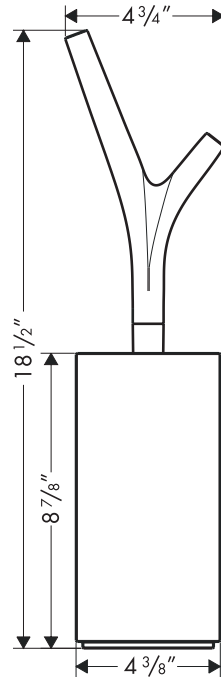

# Axor Massaud Toilet Brush with Holder

42235000

Available in Chrome

## Product Specification

- Stands on floor
- Chrome brush handle
- White porcelain holder
- Brush head is replaceable