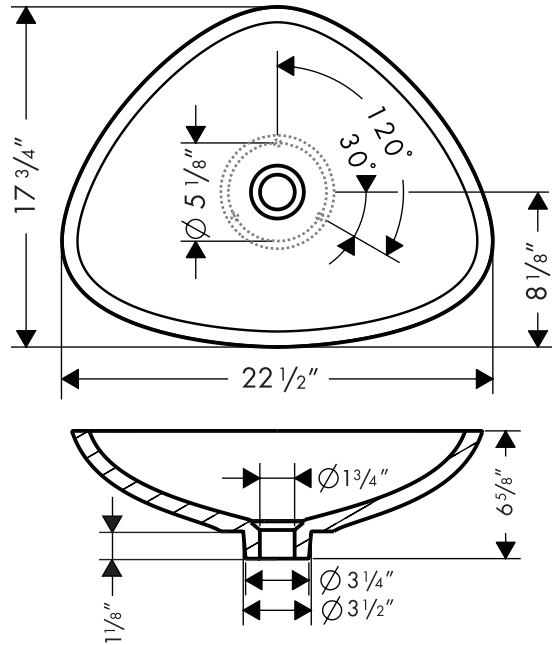

# Axor Massaud Vessel Lavatory, Small

42305000

Available in White

## Product Specification

Made of Mineralguss

Max. thickness of mounting surface 1 3/8"

**hansgrohe**