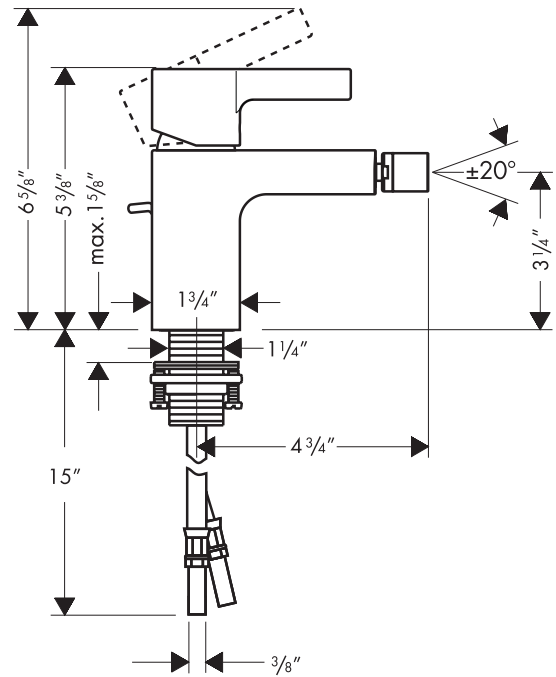

# Metris™ Single-Control Bidet Faucet 31261XX1

Available in Chrome (00), Brushed Nickel (82)

## Product Specification

Single hole installation

Ceramic cartridge

Includes pop-up drain

Flow rate 2.2 gpm

Swivel bidet aerator

ADA compliant

Max. thickness of mounting surface 1 5/8"

Hole size in mounting surface 1 3/8"

3/8" supply hoses – requires 3/8" compression fittings (not included)

**hansgrohe**