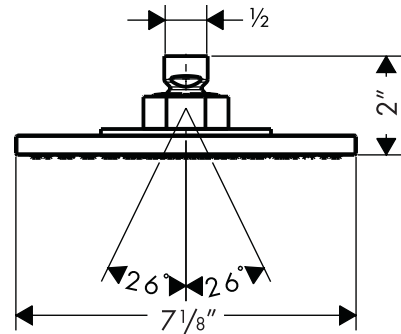

Showerhead Square 180

27404XX1

Available in Chrome (00), Brushed Nickel (82)

Product Specification

- Unique square shape
- Full spray
- Rubit™ cleaning system
- 2.5 gpm
- Fits 1/2" shower arms

hansgrohe