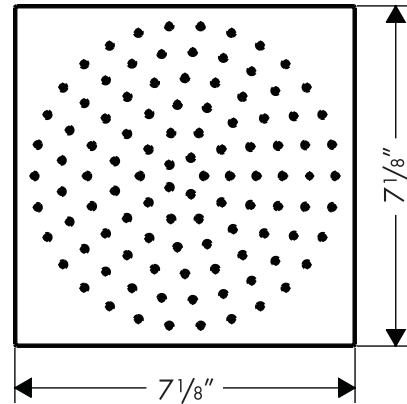

Showerhead Square 180

27404XX1

Available in Chrome (00), Brushed Nickel (82)

Product Specification

- Unique square shape
- Full spray
- Rubit™ cleaning system
- 2.5 gpm
- Fits 1/2" shower arms

hansgrohe