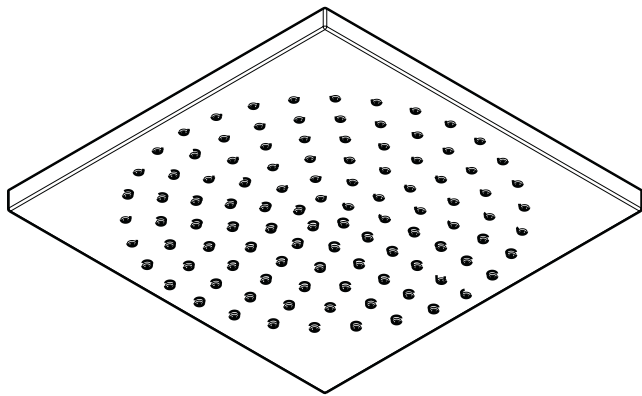

Showerhead Square 180

27404XX1

Available in Chrome (00), Brushed Nickel (82)

Product Specification

- Unique square shape
- Full spray
- Rubit™ cleaning system
- 2.5 gpm
- Fits 1/2" shower arms

hansgrohe