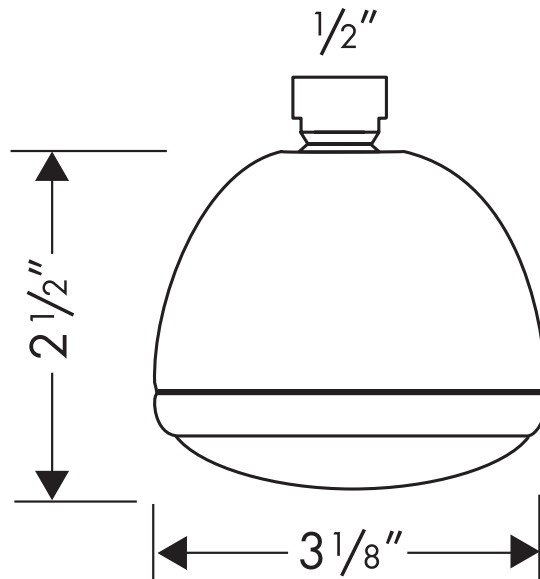

Croma 1-Jet Low Flow AIR Showerhead 06498XX0

Available in Chrome (00) and Brushed Nickel (82)

Product Specification

Rubit™ cleaning system
Drenching full spray
40 no-clog spray channels
AIR injection technology
Flow rate 1.6 gpm