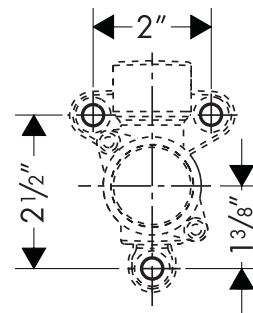

# Rough, Axor Massaud Tub Spout 18471181

## Product Specification

3/4" NPT inlet

For use with Massaud tub spout 18473001