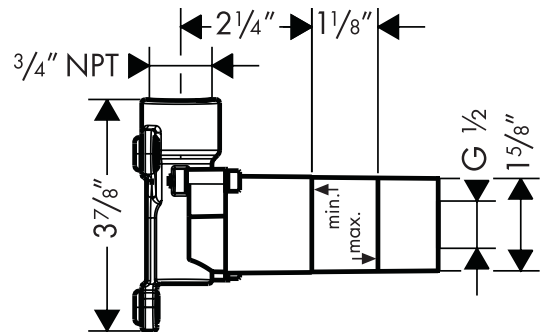

# Rough, Axor Massaud Tub Spout 18471181

## Product Specification

3/4" NPT inlet

For use with Massaud tub spout 18473001