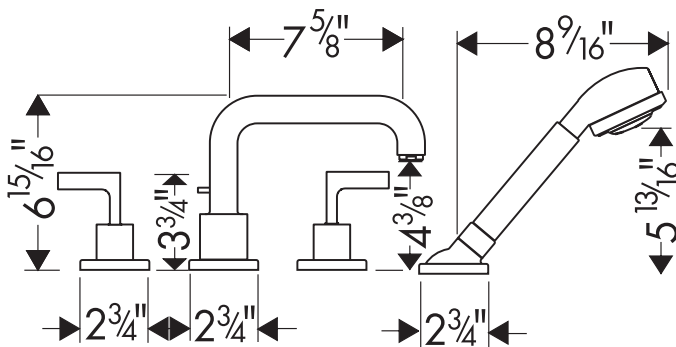

Axor Citterio Trim, 4-Hole Roman Tub Set

39454XX1

QUICLEAN

Product Features

- Lever handles
- Oversized diverter spout
- Handshower with 3 spray modes, Quiclean™ cleaning system, 2.5 gpm max flow rate
- Protection against back siphonage provided by check valve

Code Compliance

This unit meets or exceeds the following:

- ASME A112.18.1
- CSA B125.1
- Listed by IAPMO

Available Finishes

Chrome	39454001
Brushed Nickel	39454821

Required Accessories

Rough	13444181
-------	----------

The measurements shown are for reference only.

Products and specifications shown are subject to change without notice.

Specification sheet revised 1/2009