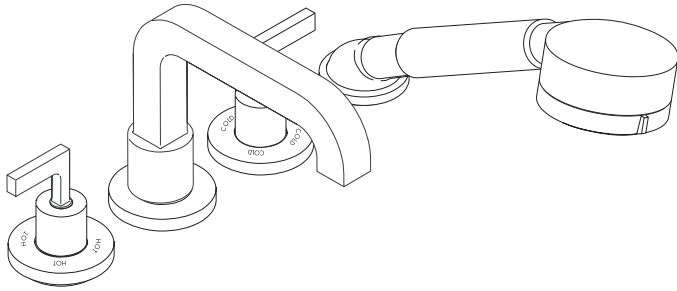

Axor Citterio Trim, 4-Hole Roman Tub Set

39454XX1

QUICLEAN

Product Features

- Lever handles
- Oversized diverter spout
- Handshower with 3 spray modes, Quiclean™ cleaning system, 2.5 gpm max flow rate
- Protection against back siphonage provided by check valve

Code Compliance

This unit meets or exceeds the following:

- ASME A112.18.1
- CSA B125.1
- Listed by IAPMO

Available Finishes

Chrome	39454001
Brushed Nickel	39454821

Required Accessories

Rough	13444181
-------	----------

The measurements shown are for reference only.

Products and specifications shown are subject to change without notice.

Specification sheet revised 1/2009