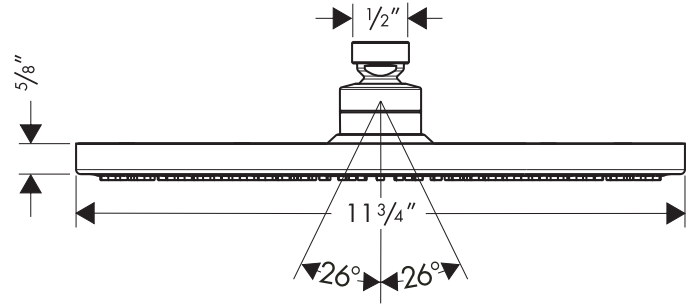

# Raindance 12" Showerhead 27493XX1

Available in Chrome (00), Brushed Nickel (82)

## Product Specification

Solid brass  
AIR injection technology  
Rubit™ cleaning system  
1/2" female inlet  
2.5 gpm

**hansgrohe**