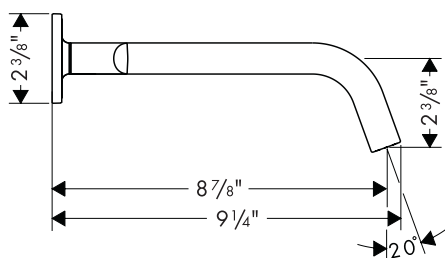

Axor Citterio M Wall Mounted Widespread Faucet

34315XX1

Product Features

- 90° Ceramic cartridges
- Cascade no-clog aerator
- 2.2 gpm

Available Finishes

Chrome	34315001
Brushed Nickel	34315821

Required Accessories

Rough	10303181
-------	----------

Optional Accessories

Grid drain	06400XX0
------------	----------

The measurements shown are for reference only.

Products and specifications shown are subject to change without notice.

Specification sheet revised 4/2008