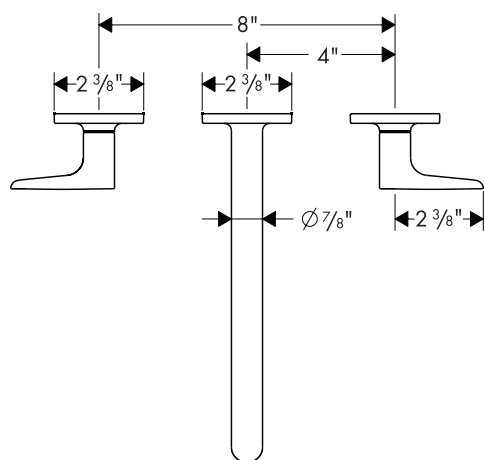

Axor Citterio M Wall Mounted Widespread Faucet

34315XX1

Product Features

- 90° Ceramic cartridges
- Cascade no-clog aerator
- 2.2 gpm

Available Finishes

Chrome	34315001
Brushed Nickel	34315821

Required Accessories

Rough	10303181
-------	----------

Optional Accessories

Grid drain	06400XX0
------------	----------

The measurements shown are for reference only.

Products and specifications shown are subject to change without notice.

Specification sheet revised 4/2008