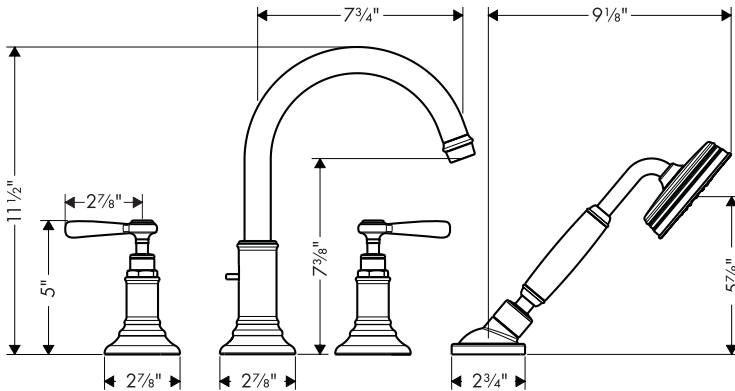

Axor Montreux Trim, 4-Hole Roman Tub Set

16550xx1

AIR
POWER

QUICK
CLEAN

Product Features

- Traditional lever handles with 90° ceramic cartridges
- Solid brass
- Includes Axor Montreux handshower – flow rate 2.5 GPM
- Protection against backflow provided by check valve

Code Compliance

This unit meets or exceeds the following:

- ADA
- ASME A112.18.1
- CSA B125.1
- Listed by IAPMO

Available Finishes

Chrome	16550001
Brushed Nickel	16550821
Polished Nickel	16550831

Required Accessories

4-Hole roman tub rough	13444181
------------------------	----------

The measurements shown are for reference only.

Products and specifications shown are subject to change without notice.

Specification sheet revised 10/2010