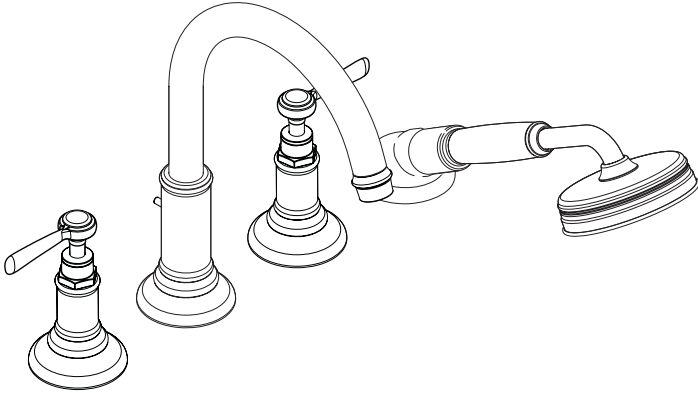

Axor Montreux Trim, 4-Hole Roman Tub Set

16550xx1

AIR
POWER

QUICK
CLEAN

Product Features

- Traditional lever handles with 90° ceramic cartridges
- Solid brass
- Includes Axor Montreux handshower – flow rate 2.5 GPM
- Protection against backflow provided by check valve

Code Compliance

This unit meets or exceeds the following:

- ADA
- ASME A112.18.1
- CSA B125.1
- Listed by IAPMO

Available Finishes

Chrome	16550001
Brushed Nickel	16550821
Polished Nickel	16550831

Required Accessories

4-Hole roman tub rough	13444181
------------------------	----------

The measurements shown are for reference only.

Products and specifications shown are subject to change without notice.

Specification sheet revised 10/2010