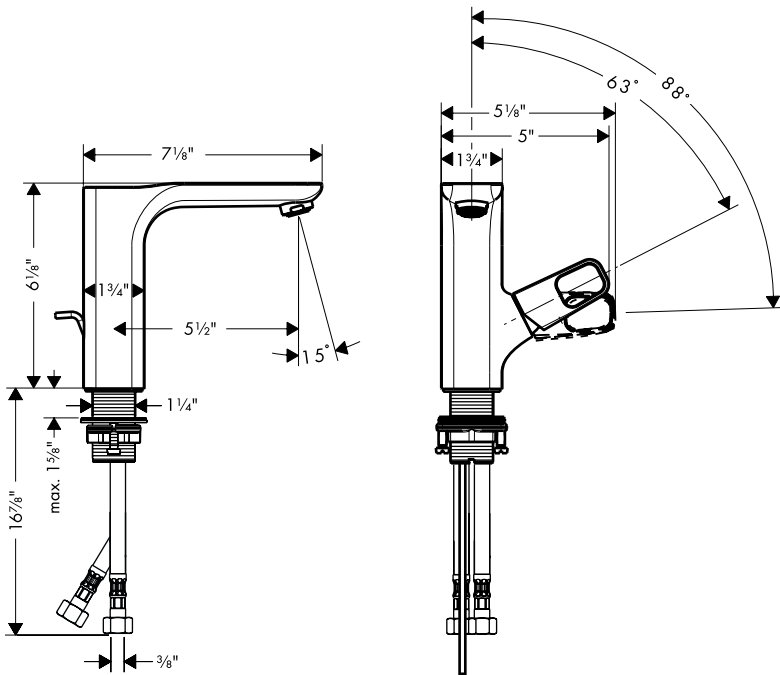

**ECO
RIGHT**

**QUICK
CLEAN**

Product Features

- Ceramic cartridge with high temperature limit stop
- 1.5 gpm
- QuickClean aerator
- Includes pop-up drain

Available Finishes

Chrome

11020001

Polished Nickel

11020831

The measurements shown are for reference only.

Products and specifications shown are subject to change without notice.

Specification sheet revised 3/2010