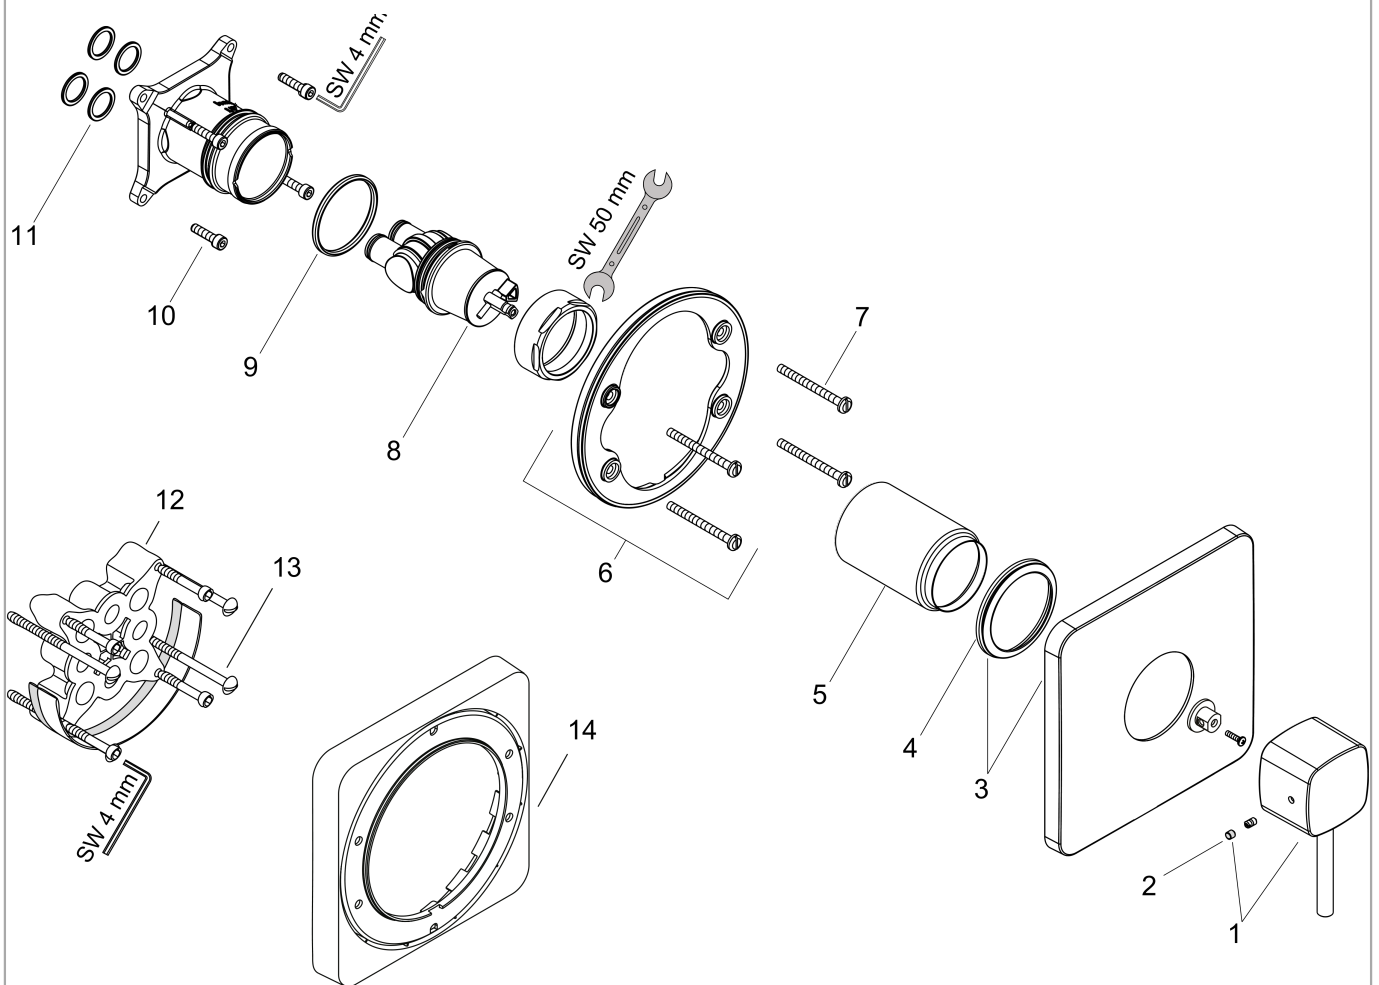

PuraVida

Pressure balance single lever shower mixer PuraVida for concealed installation

Surfaces: **chrome** Article Number: **15407000**

Description

product features

- 1 outlet
- connection type: basic set
- flow rate: 24 l/min
- operating pressure: min. 1 bar / max. 10 bar
- pressure control and volume control in one unit
- scope of supply: handle, sleeve, escutcheon, mixing unit

Product image

Scale drawing

PuraVida

Pressure balance single lever shower mixer PuraVida for concealed installation

Surfaces: **chrome** Article Number: **15407000**

Exploded Drawing

Year of production: >01/12

PuraVida

Pressure balance single lever shower mixer PuraVida for concealed installation

Surfaces: **chrome** Article Number: **15407000**

Spare part list

Year of production: >01/12

Pos.	Description	Article Number	PC	PU
1	handle	92399000	19	1
2	screw cover	95181000	1	1
3	escutcheon	88780000	0	1
4	seal	97752000	1	1
5	sleeve	88765000	0	1
6	holder for escutcheon	98793000	9	1
7	set of fixing screws	96454000	3	1
8	cartridge, assy	88727000	0	1
9	O-Ring 48x3	95508000	1	1
10	screw M5 x 20	96525000	3	1
11	O-ring 16x2	98133000	1	1
12	extension 25 mm	13595000	0	1
13	set of fixing screws	97747000	1	1
14	extension 22 mm	98860000	0	1
a	concealed item	01800180	0	1