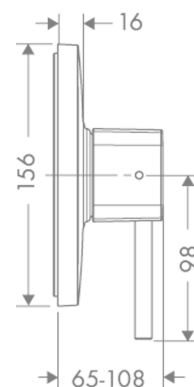

PuraVida

Pressure balance single lever shower mixer PuraVida for concealed installation

Surfaces: **chrome** Article Number: **15407000**

Description

product features

- 1 outlet
- connection type: basic set
- flow rate: 24 l/min
- operating pressure: min. 1 bar / max. 10 bar
- pressure control and volume control in one unit
- scope of supply: handle, sleeve, escutcheon, mixing unit

Product image

Scale drawing

PuraVida

Pressure balance single lever shower mixer PuraVida for concealed installation

Surfaces: **chrome** Article Number: **15407000**

Exploded Drawing

Year of production: >01/12

PuraVida

Pressure balance single lever shower mixer PuraVida for concealed installation

Surfaces: **chrome** Article Number: **15407000**

Spare part list

Year of production: >01/12

Pos.	Description	Article Number	PC	PU
1	handle	92399000	19	1
2	screw cover	95181000	1	1
3	escutcheon	88780000	0	1
4	seal	97752000	1	1
5	sleeve	88765000	0	1
6	holder for escutcheon	98793000	9	1
7	set of fixing screws	96454000	3	1
8	cartridge, assy	88727000	0	1
9	O-Ring 48x3	95508000	1	1
10	screw M5 x 20	96525000	3	1
11	O-ring 16x2	98133000	1	1
12	extension 25 mm	13595000	0	1
13	set of fixing screws	97747000	1	1
14	extension 22 mm	98860000	0	1
a	concealed item	01800180	0	1