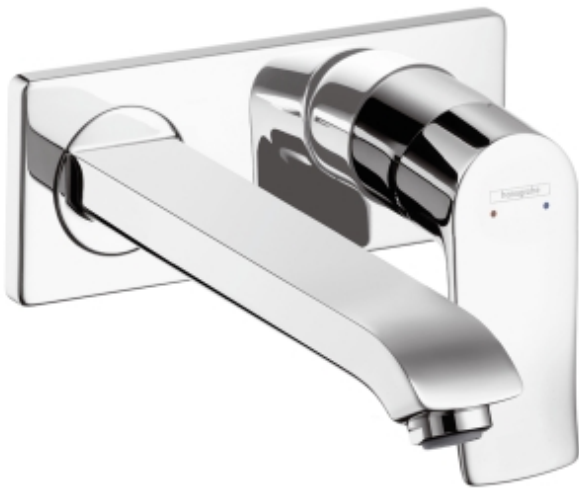

Product data sheet (PDF)

Metris

Wall-Mounted Single Handle Faucet Trim

Description

- . M1 ceramic cartridge
- . Boltic handle lock
- . Optional drain
- . Flow 1.5 GPM: 30% water saving

Finishes

Art. no.

Price excl. VAT

chrome

31086001

348,00 \$

brushed nickel

31086821

468,00 \$

Product image

Scale drawing