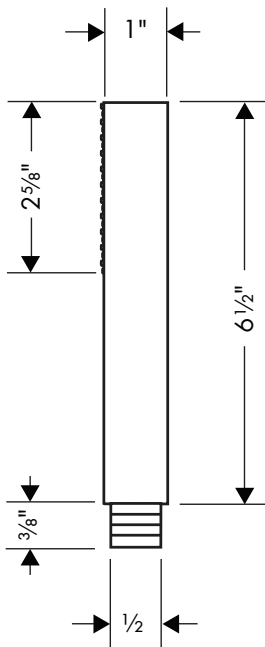

Product Features

- Full spray mode
- Fits all 1/2" hoses
- 70 no-clog spray channels
- 2.5 GPM

Available Finishes

Chrome

10531001

Brushed Nickel

10531821

The measurements shown are for reference only.

Products and specifications shown are subject to change without notice.

Specification sheet revised 01/2012