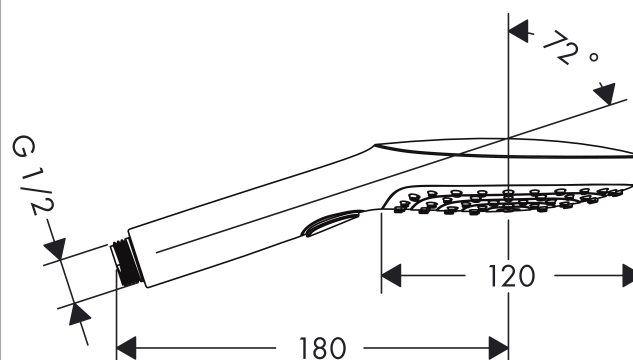

Raindance Select
Raindance Select E 120 3jet hand shower EcoSmart 9 l/min
 Surfaces: **chrome** Article Number: **26521000**

Description

product features

- shower head size: 120 mm
- convenient diversion via Select button
- spray type: Rain, RainAir, WhirlAir
- maximum flow rate (at 0.3 MPa): 9 l/min
- with internal water conduction
- rinseable dirt filter
- connection thread G ½
- connection dimension: DN15
- suitable for continuous flow water heaters
- P-IX 28001/IB
- ACS 13 ACC NY 092
- WRAS 1312311
- P-IX 28001/IB

Technology

Design awards

2013

Product image

Scale drawing

Flowchart

Raindance Select

Raindance Select E 120 3jet hand shower EcoSmart 9 l/min

Surfaces: **chrome** Article Number: **26521000**

Exploded Drawing

Year of production: >05/13

Raindance Select

Raindance Select E 120 3jet hand shower EcoSmart 9 l/min

Surfaces: **chrome** Article Number: **26521000**