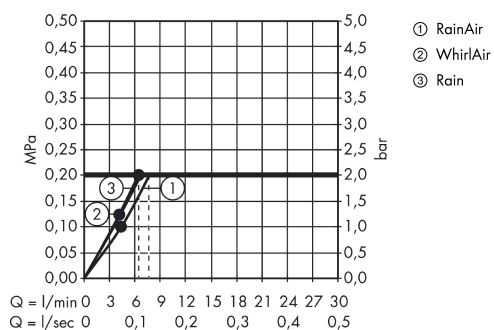

Raindance Select
Raindance Select E 120 3jet hand shower EcoSmart 9 l/min
 Surfaces: **chrome** Article Number: **26521000**

Description

product features

- shower head size: 120 mm
- convenient diversion via Select button
- spray type: Rain, RainAir, WhirlAir
- maximum flow rate (at 0.3 MPa): 9 l/min
- with internal water conduction
- rinseable dirt filter
- connection thread G ½
- connection dimension: DN15
- suitable for continuous flow water heaters
- P-IX 28001/IB
- ACS 13 ACC NY 092
- WRAS 1312311
- P-IX 28001/IB

Technology

Design awards

2013

Product image

Scale drawing

Flowchart

Raindance Select

Raindance Select E 120 3jet hand shower EcoSmart 9 l/min