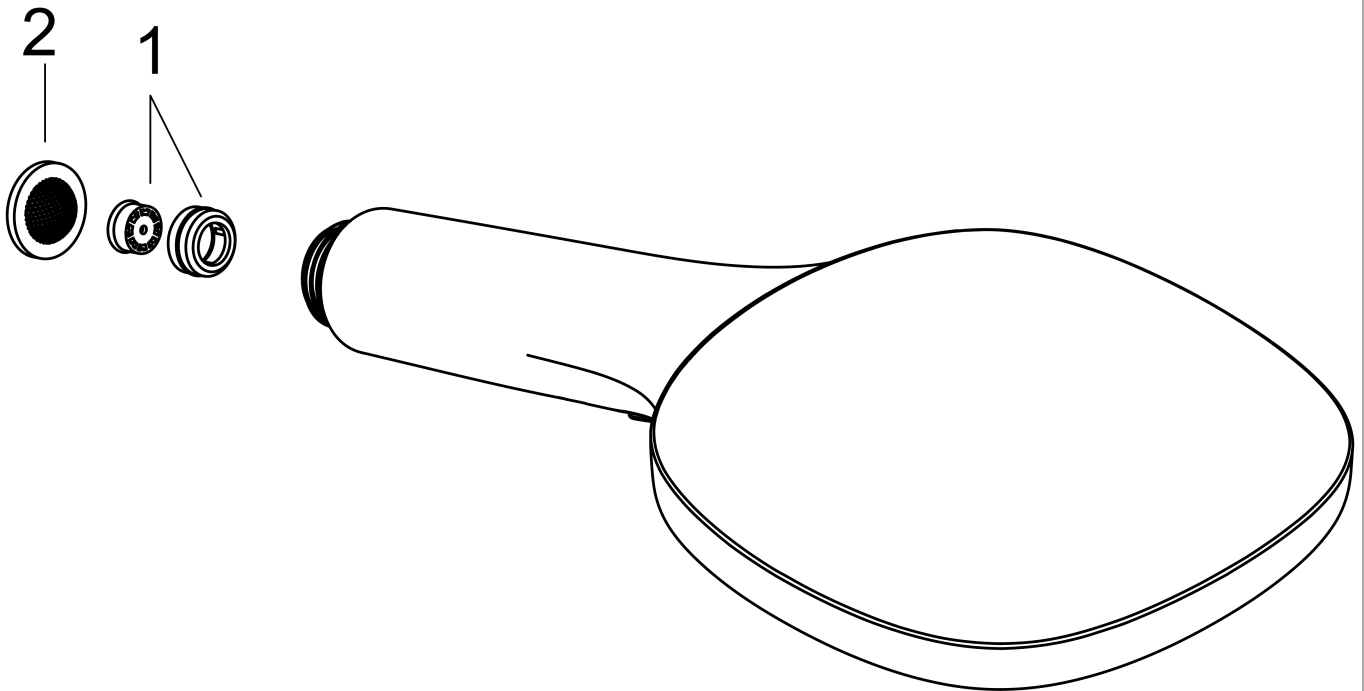

Raindance Select
Raindance Select E 120 3jet hand shower EcoSmart 9 l/min
 Surfaces: **chrome** Article Number: **26521000**

Description

product features

- shower head size: 120 mm
- convenient diversion via Select button
- spray type: Rain, RainAir, WhirlAir
- maximum flow rate (at 0.3 MPa): 9 l/min
- with internal water conduction
- rinseable dirt filter
- connection thread G ½
- connection dimension: DN15
- suitable for continuous flow water heaters
- P-IX 28001/IB
- ACS 13 ACC NY 092
- WRAS 1312311
- P-IX 28001/IB

Technology

Design awards

2013

Product image

Scale drawing

Flowchart

Raindance Select

Raindance Select E 120 3jet hand shower EcoSmart 9 l/min

Surfaces: **chrome** Article Number: **26521000**

Exploded Drawing

Year of production: >05/13

Raindance Select

Raindance Select E 120 3jet hand shower EcoSmart 9 l/min

Surfaces: **chrome** Article Number: **26521000**