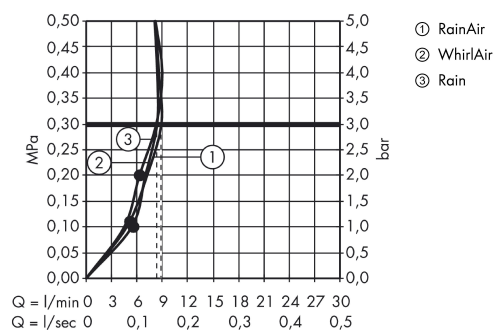

Raindance Select
Raindance Select E 120 3jet hand shower EcoSmart 9 l/min
 Surfaces: **chrome** Article Number: **26521000**

Description

product features

- shower head size: 120 mm
- convenient diversion via Select button
- spray type: Rain, RainAir, WhirlAir
- maximum flow rate (at 0.3 MPa): 9 l/min
- with internal water conduction
- rinseable dirt filter
- connection thread G ½
- connection dimension: DN15
- suitable for continuous flow water heaters
- P-IX 28001/IB
- ACS 13 ACC NY 092
- WRAS 1312311
- P-IX 28001/IB

Technology

Design awards

2013

Product image

Scale drawing

Flowchart

Raindance Select

Raindance Select E 120 3jet hand shower EcoSmart 9 l/min