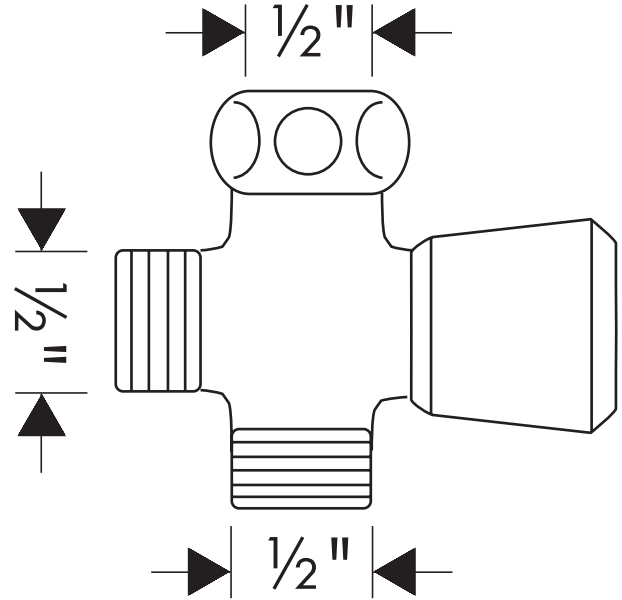

# Inversa™ Diverter

## 28719XX3

Available in Chrome (00), Oil Rub Bronze (62), Brushed Nickel (82), Polished Nickel (83), Polished Brass (93)

## Product Specification

Solid brass

Diverts between showerarm and shower head

Use with 1/2" hose and handshower

**hansgrohe**