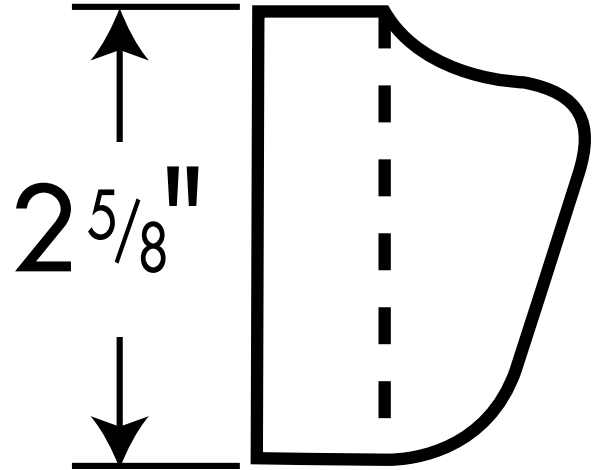

Handshower Holder

28321XX3

Available in Chrome (00), Oil Rub Bronze (62), Brushed Nickel (82), Polished Nickel (83), Polished Brass (93)

Product Specification

Wall-mounted

Fits all hoses with 1/2" conical nut