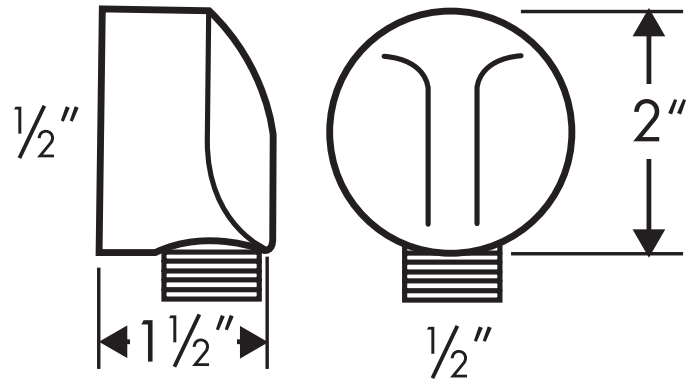

# Wall Outlet 27458XX3

Available in Chrome (00), Oil Rub Bronze (62), Brushed Nickel (82), Polished Nickel (83),  
Polished Brass (93)

## Product Specification

1/2" female NPT inlet  
Integral vacuum breaker  
Fits all 1/2" handshower hoses