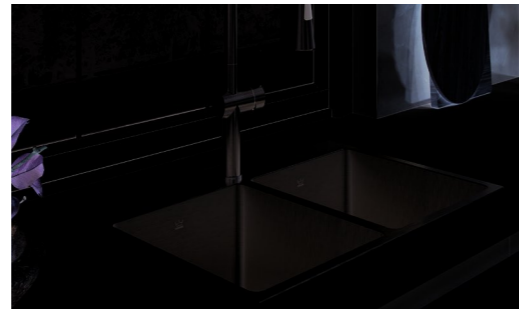

TOPMOUNT/DROP-IN

Choose your bowl type and size

Model	Exterior Dimensions	Interior Dimensions	Minimum Cabinet Size	Bowl Corner Radius	Sound Dampening	Bottom Grid(s)
BSU1812-8	18 1/8" FB x 11 9/16" LR	16 1/2"FB x 10" LR x 7 7/8" DP	15"	20mm	Sound Pads	BG510S
BSU1816-9	18 1/8" FB x 15 9/16" LR	16 1/2"FB x 13 15/16" LR x 9" DP	18"	20mm	Sound Pads	BG514S
BSU1820-9	18 1/8" FB x 19 1/2" LR	16 1/2"FB x 17 15/16" LR x 9" DP	21"	20mm	Sound Pads	BG518S
BSU1825-9	18 1/8" FB x 24 5/8" LR	16 1/2"FB x 23" LR x 9" DP	27"	20mm	Sound Pads	BG523S
BSU1831-9	18 1/8" FB x 30 1/2" LR	16 1/2"FB x 28 15/16" LR x 9" DP	33"	20mm	Sound Pads	BG529S
BSU1832-9	18 1/8" FB x 32 1/2" LR	16 1/2"FB x 30 7/8" LR x 9" DP	33"	20mm	Sound Pads	BG531S
BSU1832-9-OW	18 1/8" FB x 32 1/2" LR	16 1/2"FB x 30 7/8" LR x 9" DP	33"	20mm	Sound Pads	BG5310S
BCU1827R-9	18 1/8" FB x 26 9/16" LR	LG Bowl: 16 1/2"FB x 13 15/16" LR x 9" DP SM Bowl: 16 1/2"FB x 10" LR x 7 7/8" DP	27"	20mm	Sound Pads	BG514S BG510S

Model	Exterior Dimensions	Interior Dimensions	Minimum Cabinet Size	Bowl Corner Radius	Sound Dampening	Bottom Grid(s)
BCU1831R-9	18 1/8" FB x 30 1/2" LR	LG Bowl: 16 1/2"FB x 17 15/16" LR x 9" DP SM Bowl: 16 1/2"FB x 10" LR x 7 7/8" DP	33"	20mm	Sound Pads	BG518S BG510S
BDU1831-9	18 1/8" FB x 30 1/2" LR	Equal Bowl: 16 1/2"FB x 13 15/16" LR x 9" DP	33"	20mm	Sound Pads	BG514S
BCU1835R-9	18 1/8" FB x 34 1/2" LR	LG Bowl: 16 1/2"FB x 17 15/16" LR x 9" DP SM Bowl: 16 1/2"FB x 13 15/16" LR x 9" DP	36"	20mm	Sound Pads	BG518S BG514S
BCU1836R-9	18 1/8" FB x 35 9/16" LR	LG Bowl: 16 1/2"FB x 23" LR x 9" DP SM Bowl: 16 1/2"FB x 10" LR x 7 7/8" DP	36"	20mm	Sound Pads	BG523S BG510S
BTU1841-9	18 1/8" FB x 41 1/2" LR	Equal Bowl: 16 1/2"FB x 13 15/16" LR x 9" DP SM Bowl: 16 1/2"FB x 10" LR x 7 7/8" DP	42"	20mm	Sound Pads	BG514S BG510S
BSL2116-3 (3 hole) BSL2116-1 (1 hole)	20 7/8" FB x 15 15/16" LR	16 1/2"FB x 13 15/16" LR x 9" DP	18"	20mm	Sound Pads	BG514S
BSL2120-9-4 (4 hole) BSL2120-9-3 (3 hole) BSL2120-9-1 (1 hole)	20 7/8" FB x 19 15/16" LR	16 1/2"FB x 17 15/16" LR x 9" DP	24"	20mm	Sound Pads	BG518S
BSL2125-9-4 (4 hole) BSL2125-9-3 (3 hole) BSL2125-9-1 (1 hole)	20 7/8" FB x 25" LR	16 1/2"FB x 23" LR x 9" DP	27"	20mm	Sound Pads	BG523S
BSL2225-9-4 (4 hole) BSL2225-9-3 (3 hole) BSL2225-9-1 (1 hole)	22" FB x 25" LR	16 1/2"FB x 23" LR x 9" DP	27"	20mm	Sound Pads	BG523S
BSL2131-9-4 (4 hole) BSL2131-9-3 (3 hole) BSL2131-9-1 (1 hole)	20 7/8" FB x 30 7/8" LR	16 1/2"FB x 28 15/16" LR x 9" DP	33"	20mm	Sound Pads	BG529S
BSL2233-9-4 (4 hole) BSL2233-9-3 (3 hole) BSL2233-9-1 (1 hole)	22" FB x 32 7/8" LR	16 1/2"FB x 30 7/8" LR x 9" DP	36"	20mm	Sound Pads	BG531S