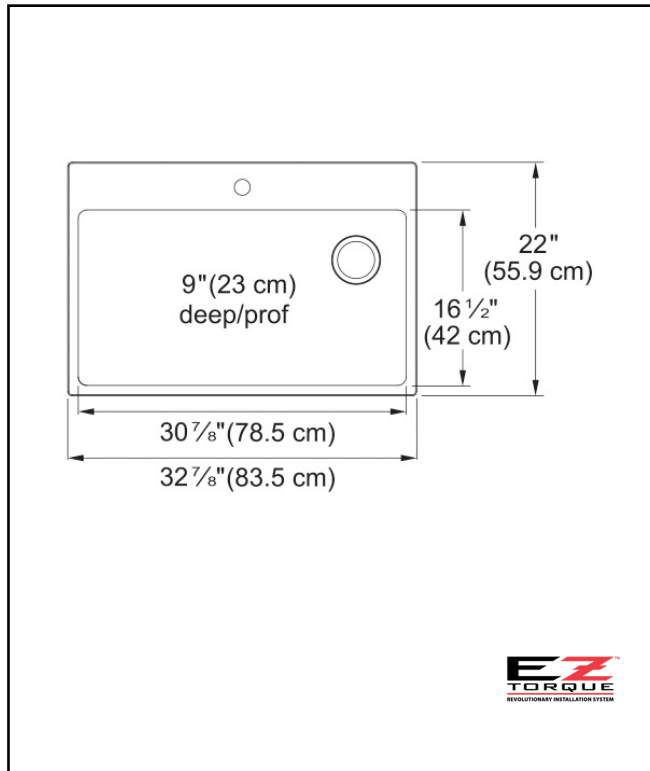

### SINGLE BOWL 18 GAUGE TOPMOUNT/DROP IN

MODEL: BSL2233-9-1OW-WKC (1 FAUCET HOLE)

- ✓ **Revolutionary Installation:** EZ Torque™ simplified fastener system allows you to drop and drill your sink into place, securely locking the sink to the countertop.
- ✓ **Quality Beyond Material:** Designed with 18 gauge quality stainless steel with exceptional resistance to staining and corrosion.
- ✓ **Larger Bowl Capacity:** A generous capacity bowl that is made even more spacious with the tighter radius corners, creating ample space for all your prepping and cleaning needs.
- ✓ **Offset Drain:** With an offset drain and deep basin, this bowl easily accommodates an uninterrupted workspace for prepping and cleaning, while allowing use of the garbage disposal at the same time.

## TECHNICAL FEATURES

OVERALL SINK SIZE (OD)	22" FB x 32 7/8" LR
BOWL SIZE (ID)	16 1/2" FB x 30 7/8" LR
BOWL DEPTH	9"
MINIMUM CABINET SIZE	36"
MATERIAL	18 Gauge
BOWL CORNER RADIUS	20 mm
STAINLESS STEEL FINISH	Satin
DRAIN HOLE LOCATION	Rear offset
INSTALLATION TYPE	Topmount/Drop In
SOUND COATING	Sound pads
WARRANTY	Limited Lifetime
COUNTRY OF ORIGIN	China