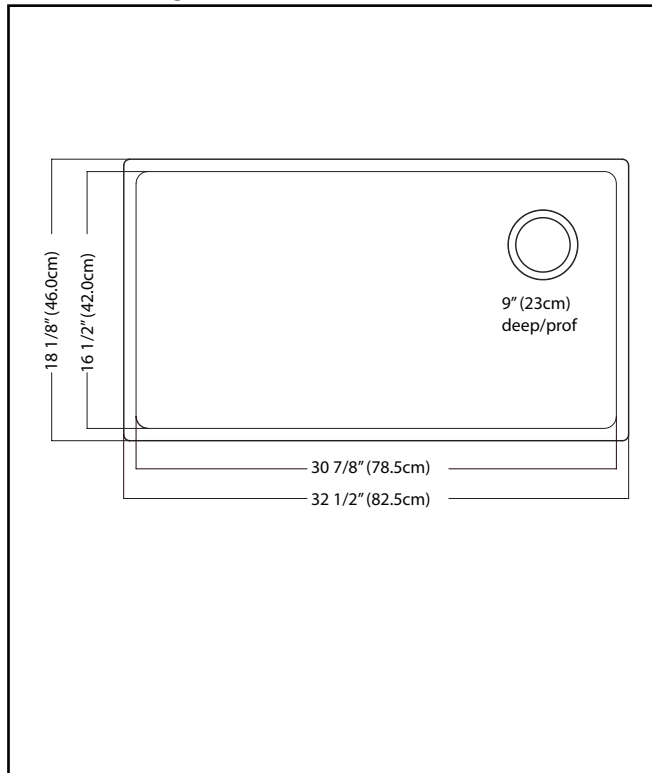

### SINGLE BOWL 18 GAUGE UNDERMOUNT

MODEL:BSU1832-9OW-WKC

- ✓ **Quality Beyond Material:** Designed with 18 gauge quality stainless steel with exceptional resistance to staining and corrosion.
- ✓ **Larger Bowl Capacity:** A generous capacity bowl that is made even more spacious, with the tighter radius corners, creating ample space for all your prepping and cleaning needs.
- ✓ **Offset Drain:** With an offset drain and deep basin, this bowl easily accommodates an uninterrupted workspace for prepping and cleaning, while allowing use of the garbage disposal at the same time.
- ✓ **Remarkably Quiet:** Sound dampening system goes to work to reduce the noise caused by a garbage disposal or running water.

## TECHNICAL FEATURES

OVERALL SINK SIZE (OD)	18 1/8" FB x 32 1/2" LR
BOWL SIZE (ID)	16 1/2" FB x 30 7/8" LR
BOWL DEPTH	9"
MINIMUM CABINET SIZE	36"
MATERIAL	18 Gauge
BOWL CORNER RADIUS	20 mm
STAINLESS STEEL FINISH	Satin
DRAIN HOLE LOCATION	Rear offset
INSTALLATION TYPE	Undermount
SOUND COATING	Sound pads
WARRANTY	Limited Lifetime
COUNTRY OF ORIGIN	China