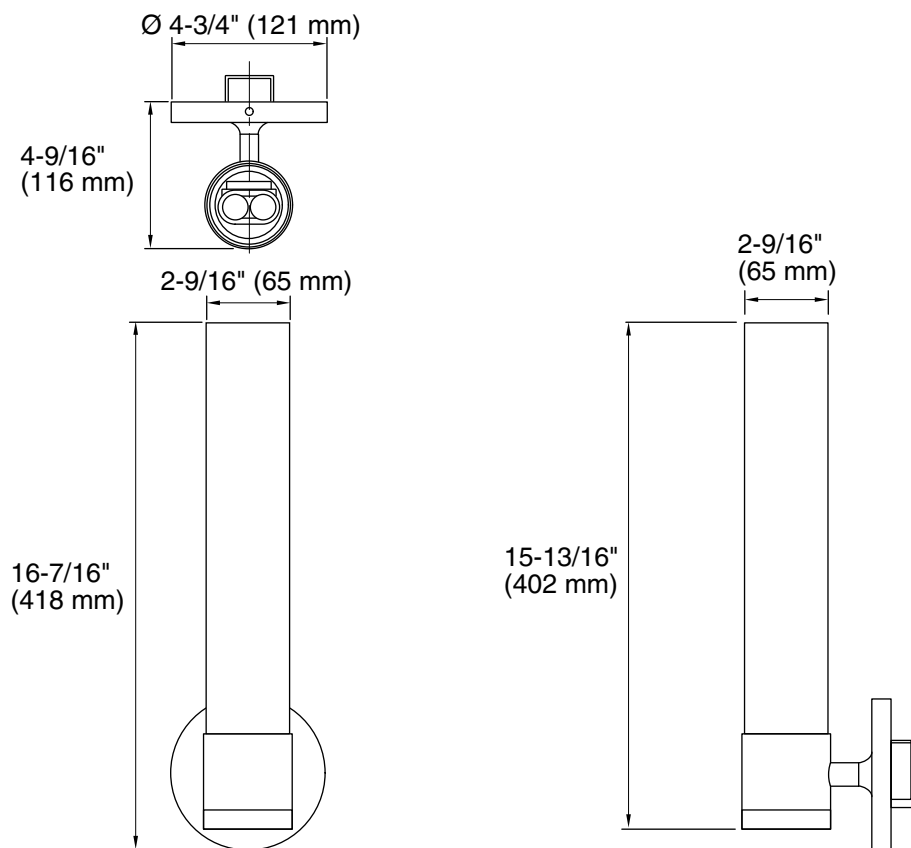

WALL SCONCE K-14483

Features

- Metal construction
- Includes installation hardware
- Complements Purist® Suite
- Night light
- 24-W, 4-pin, single twin tube plug-in CFL bulb (not supplied) required

Codes/Standards Applicable

Model	Description	Colors/Finishes		
K-14483	Wall sconce – single light	<input type="checkbox"/> CP	<input type="checkbox"/> BN	<input type="checkbox"/> Other _____

Product Specification

The wall sconce shall be of metal construction. Product shall include installation hardware. Product shall feature a night light. Product shall require a 24-W, 4-pin, single twin tube plug-in CFL bulb (not supplied). Product shall complement the Purist Suite. Wall sconce shall be Kohler Model K-14483-_____.

PURIST®

Installation Notes

Install this product according to the installation guide.

A neutral white bulb finish is recommended for task lighting.

If you are installing this sconce as grooming light, we recommend installing two sconces on either side of a mirror. Mount each sconce a maximum of 20" (508 mm) from the center of the mirror.

The proper height of the sconce depends upon the height of the user. Refer to the installation guide to determine the proper height of the sconce.

Product Diagram