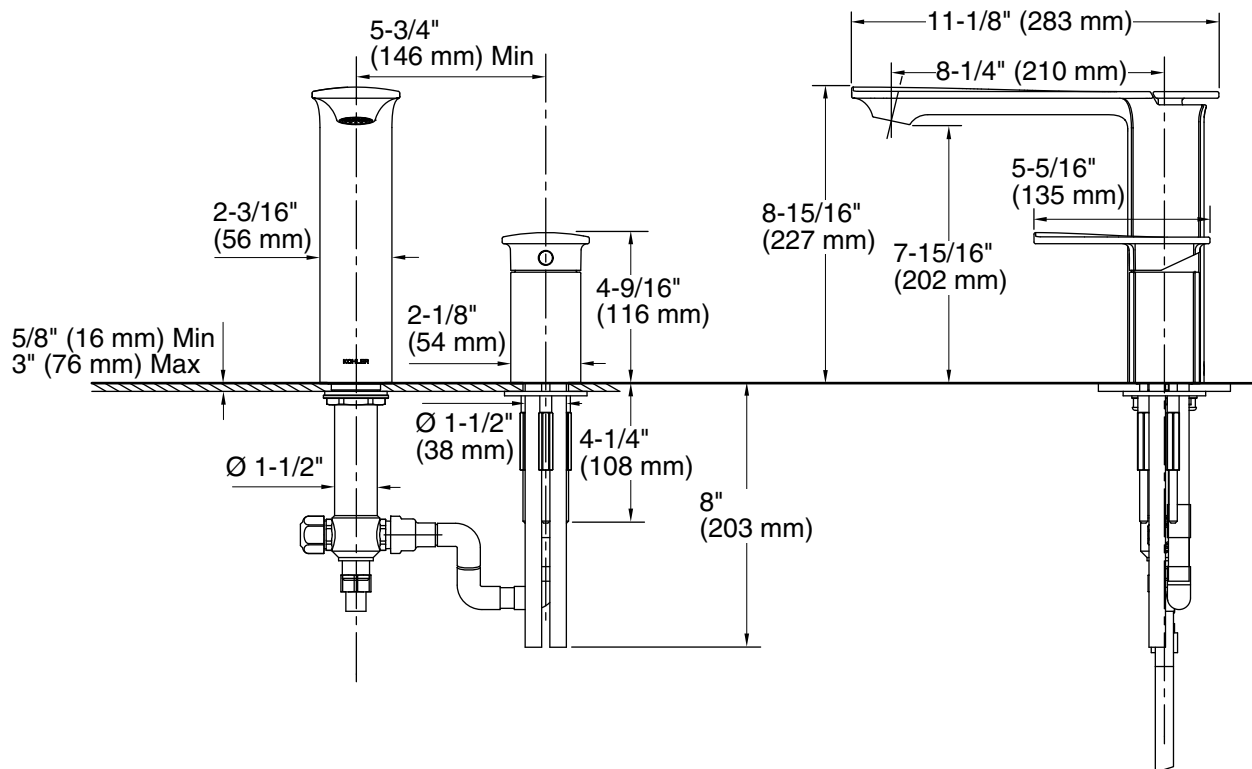

STANCE™

Installation Notes

Install this product according to the installation guide.

Product Diagram