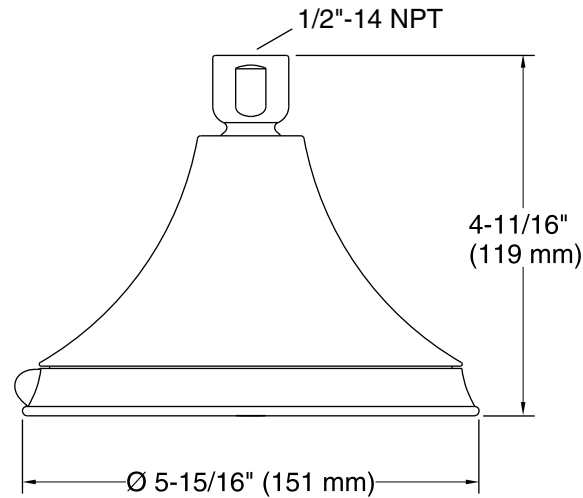

Technical Information

All product dimensions are nominal.

Showerhead:

Rated maximum flow: 2.5 gal/min (9.5 l/min)

Pressure: 80 psi (5.5 bar)

Notes

Install this product according to the installation guide.