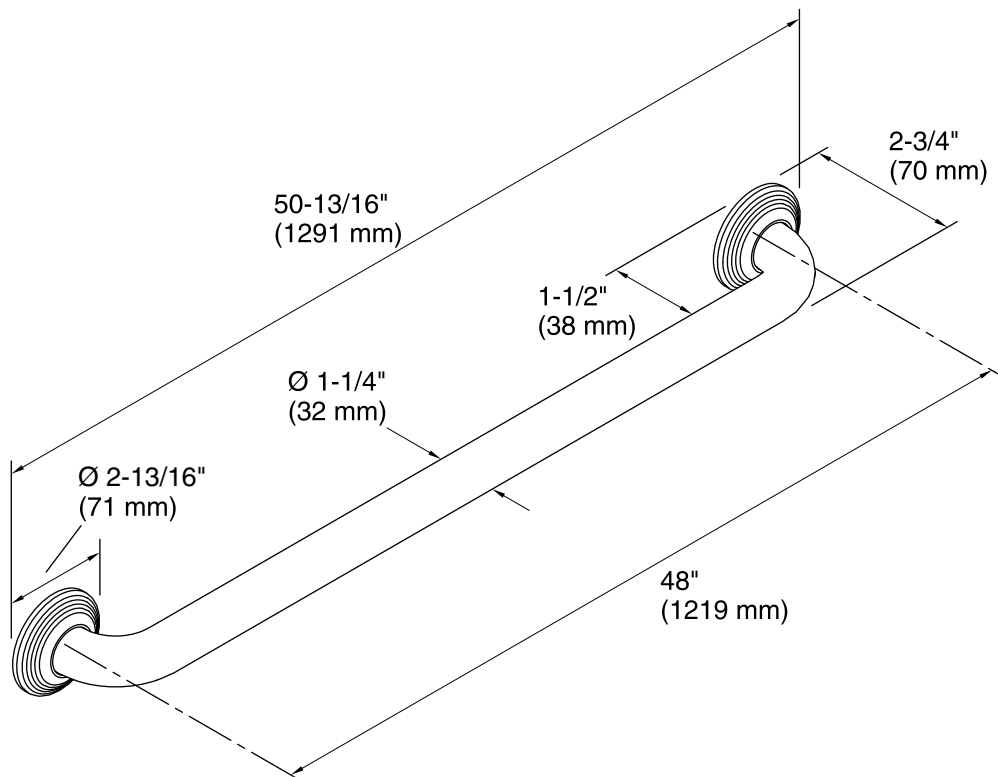

Features

- KOHLER finishes resist corrosion and tarnish.
- 48- inch bar.
- Wide 1-1/4- inch handle for a comfortable grip.
- Traditional styling matches any decor.
- ADA compliant when installed per ADA guidelines.
- 50-13/16" (1291 mm) x 2-3/4" (70 mm) x 2-13/16" (71 mm)

Technical Information

All product dimensions are nominal.

Notes

Measure your actual product for roughing-in details.

WARNING: Risk of personal injury. The wall plates on the grab bar must be mounted to a brace between the wall studs. This will ensure that the weight of the user is adequately supported.