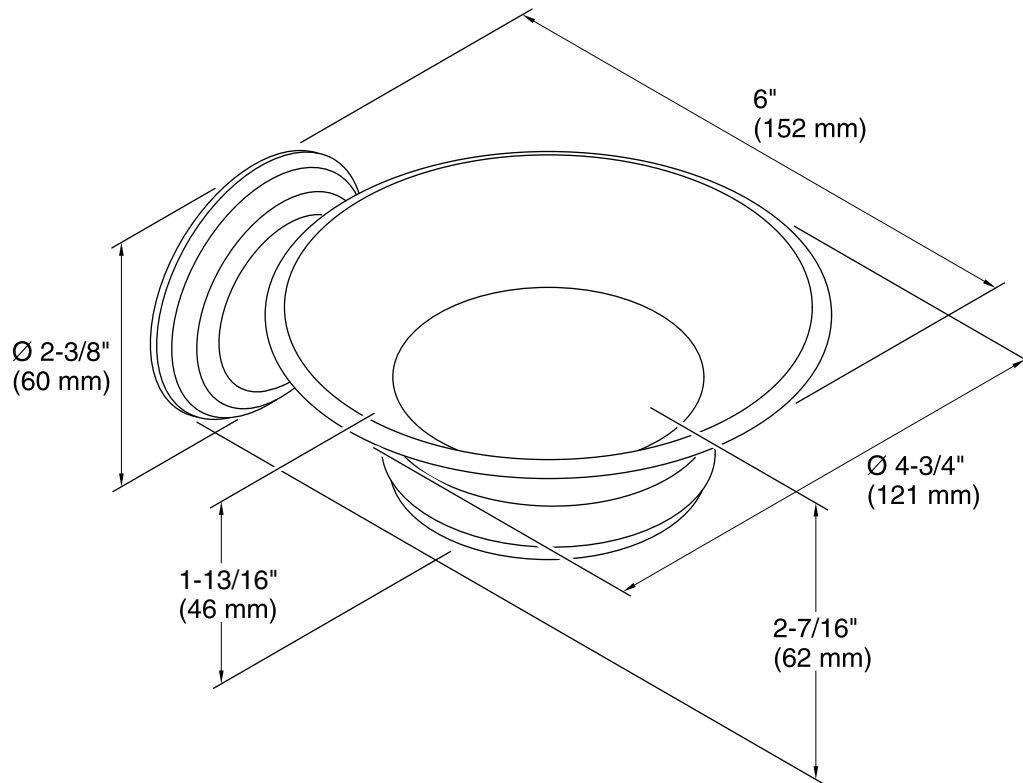

Color	Code	Description
	CP	Polished Chrome
	SN	Vibrant® Polished Nickel
	PB	Vibrant® Polished Brass
	BN	Vibrant® Brushed Nickel
	BV	Vibrant® Brushed Bronze
	2BZ	Oil-Rubbed Bronze

Technical Information

All product dimensions are nominal.