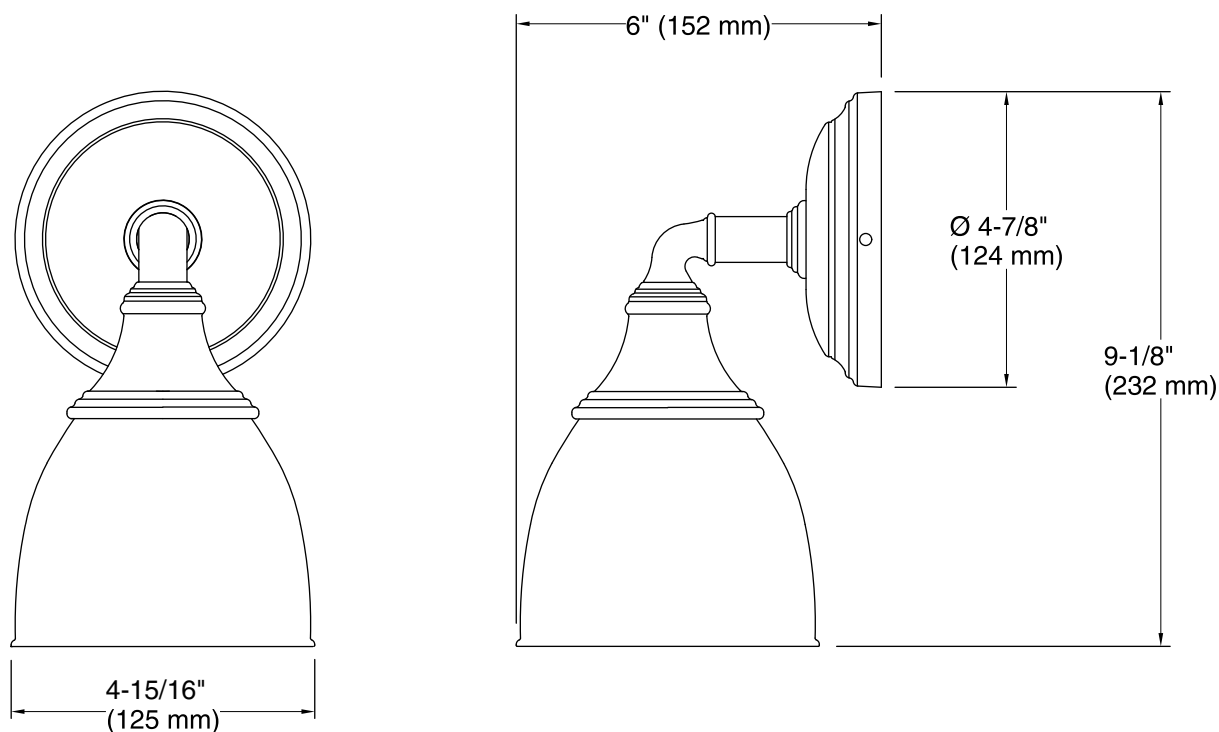

### Features

- KOHLER finishes resist corrosion and tarnish.
- Sconce can be positioned up or down, depending on room setting.
- CUL- and UL-approved up to 100 watts.
- Coordinates with other products in the Devonshire Collection.
- 6" (152 mm) x 4-15/16" (125 mm) x 9-1/8" (232 mm)

### Technical Information

All product dimensions are nominal.