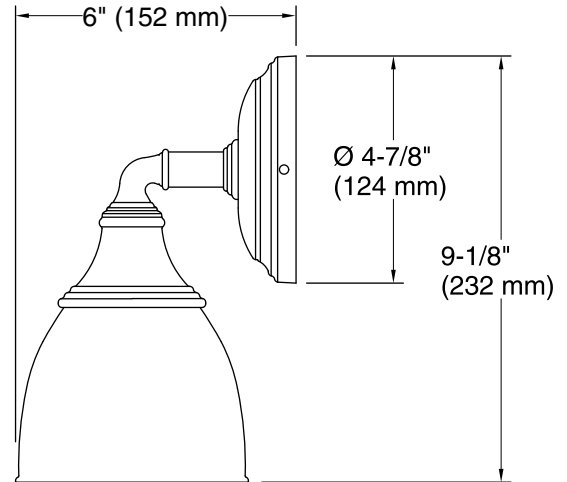

Features

- KOHLER finishes resist corrosion and tarnish.
- Sconces can be positioned up or down, depending on room setting.
- CUL- and UL-approved up to 100 watts.
- Coordinates with other products in the Devonshire Collection.
- 6" (152 mm) x 14-15/16" (379 mm) x 9-1/8" (232 mm)

Technical Information

All product dimensions are nominal.

Notes

Install this product according to the installation guide.