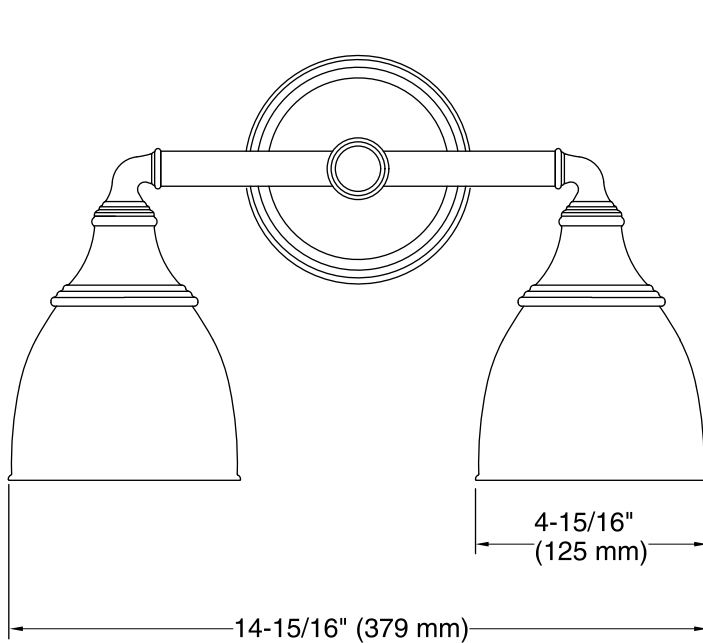

Features

- KOHLER finishes resist corrosion and tarnish.
- Sconces can be positioned up or down, depending on room setting.
- CUL- and UL-approved up to 100 watts.
- Coordinates with other products in the Devonshire Collection.
- 6" (152 mm) x 14-15/16" (379 mm) x 9-1/8" (232 mm)

Technical Information

All product dimensions are nominal.

Notes

Install this product according to the installation guide.