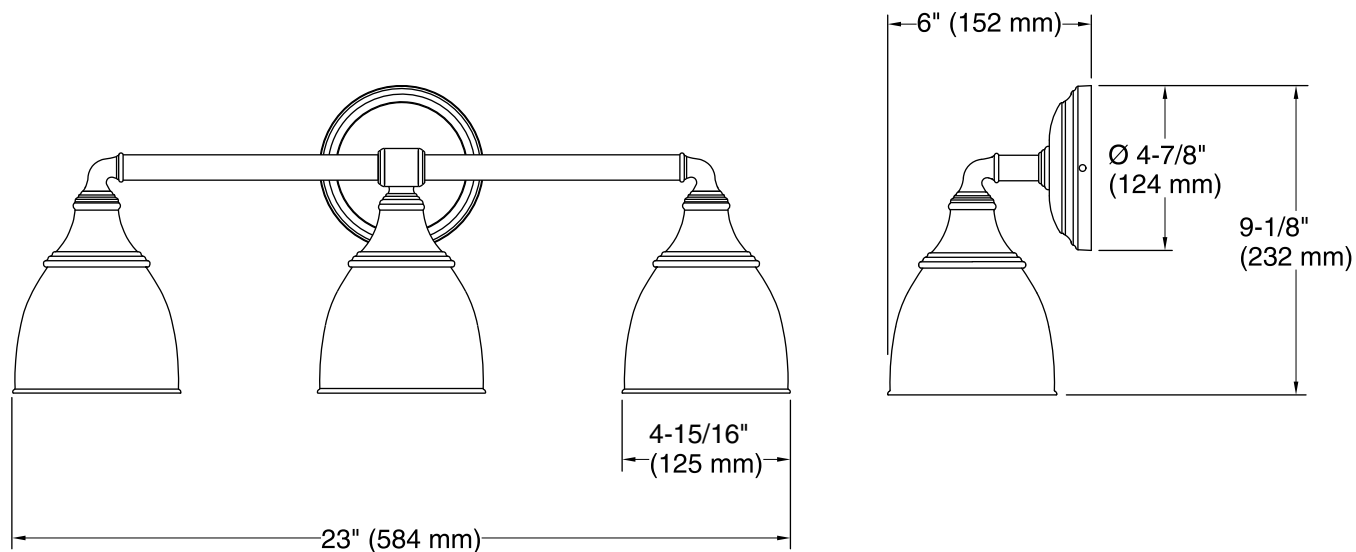

### Features

- KOHLER finishes resist corrosion and tarnish.
- Sconces can be positioned up or down, depending on room setting.
- CUL- and UL-approved up to 100 watts.
- Coordinates with other products in the Devonshire Collection.
- 6" (152 mm) x 23" (584 mm) x 9-1/8" (232 mm)

## Technical Information

All product dimensions are nominal.