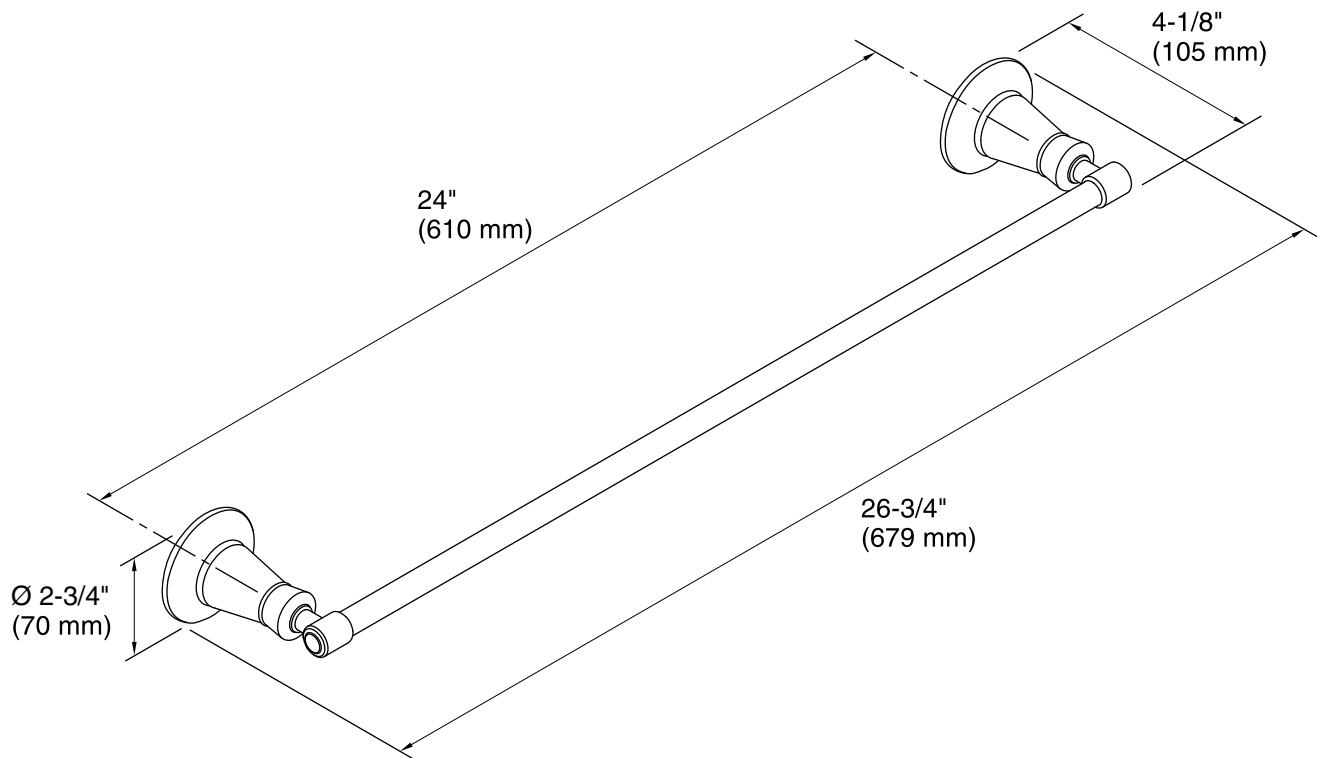

### Features

- KOHLER finishes resist corrosion and tarnish.
- Classic 24- inch bar.
- Coordinates with other products in the Archer collection.
- 26-3/4" (679 mm) x 4-1/8" (105 mm) x 2-3/4" (70 mm)

## Technical Information

All product dimensions are nominal.