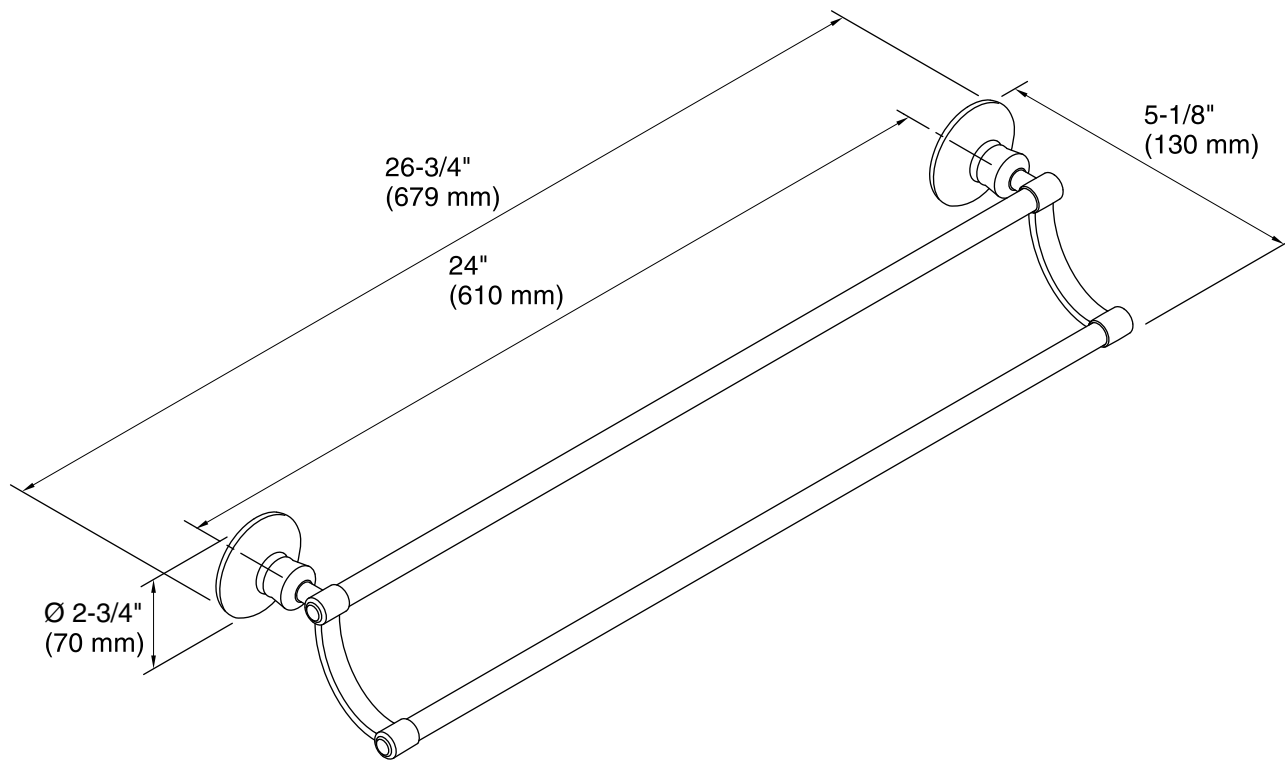

Technical Information

All product dimensions are nominal.

Notes

Install this product according to the installation guide.

CAUTION: Risk of personal injury. Do not install these products in any area where they are likely to be used inadvertently as a grab bar or support bar. These products are not designed or intended for use as a grab bar or support bar.