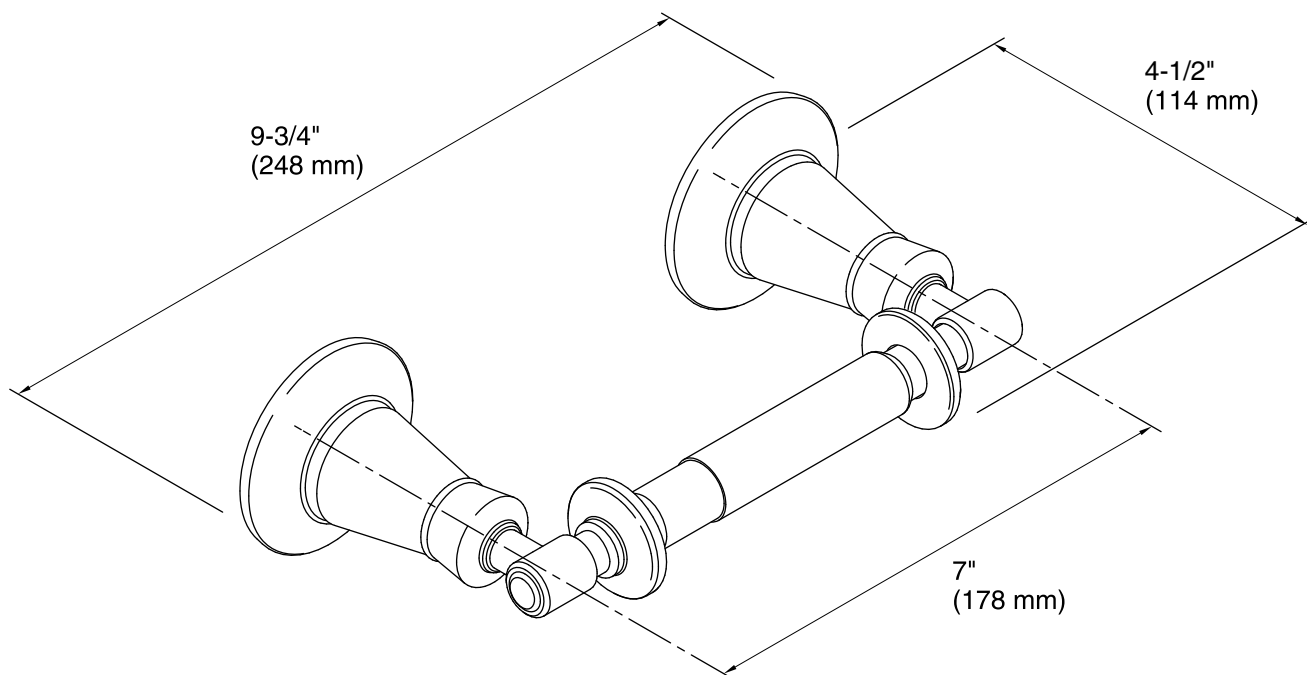

Features

- KOHLER finishes resist corrosion and tarnish.
- Coordinates with other products in the Archer collection.
- 4-1/2" (114 mm) x 9-3/4" (248 mm)

Material

- Premium metal construction.

Components

Additional included component/s: Installation hardware.

Technical Information

All product dimensions are nominal.

Notes

Install this product according to the installation guide.

CAUTION: Risk of personal injury. Do not install these products in any area where they are likely to be used inadvertently as a grab bar or support bar. These products are not designed or intended for use as a grab bar or support bar.