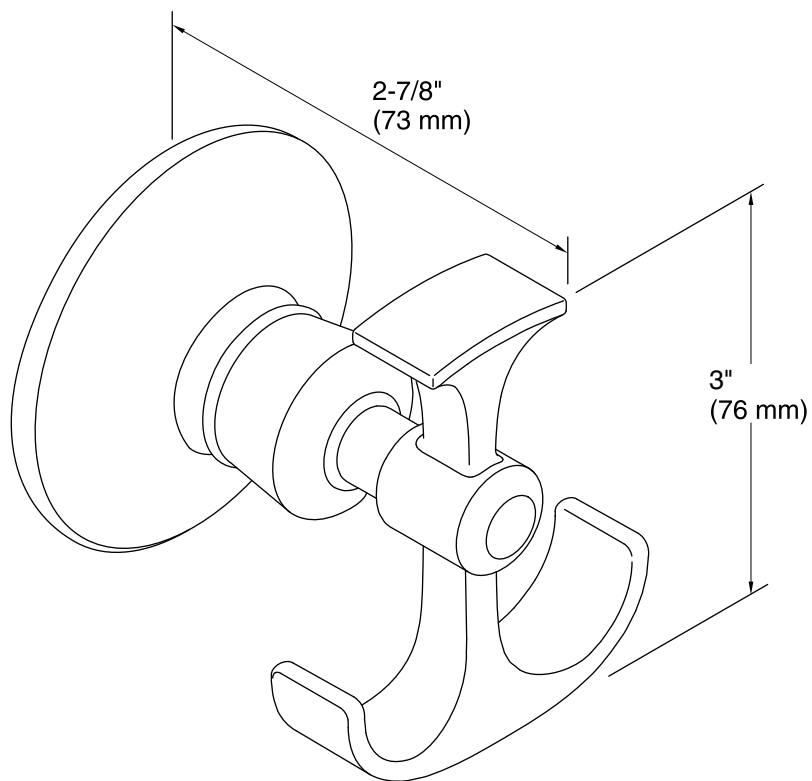

Technical Information

All product dimensions are nominal.

Notes

Install this product according to the installation guide.