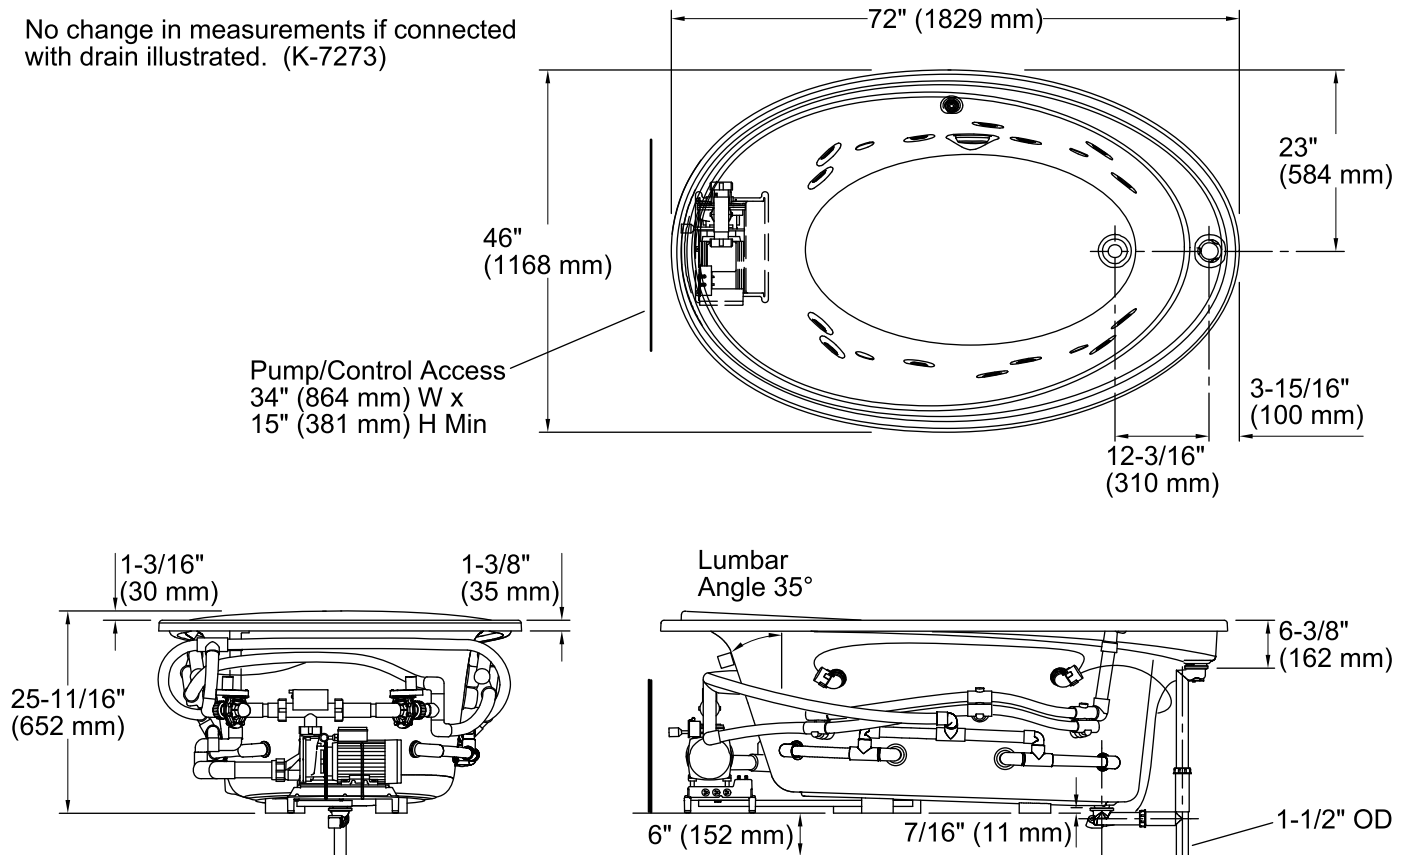

Features

- 21" (533 mm) soaking depth.
- End drain.
- Overflows into horizontal overflow drain for maximum bathing depth.
- Chromatherapy lighting allows you to select a preferred color scheme to suit your mood.
- Coordinates with other products in the Purist collection.
- 72" (1829 mm) x 46" (1168 mm) x 25-11/16" (652 mm)

Available Color/Finishes

Color tiles intended for reference only.

Color	Code	Description
	0	White
	96	Biscuit
	47	Almond

No change in measurements if connected with drain illustrated. (K-7273)

Required Electrical Service

Installation: Drop-in, Under-mount
 Drain location: End
 Basin area, bottom: 46-1/4" x 27-1/2" (1175 mm x 699 mm)
 Basin area, top: 53" x 33" (1346 mm x 838 mm)
 Weight: 160 lbs (72.6 kg)
 Minimum floor load: 50 lbs/ft² (244.1 kg/m²)
 Water depth: 21" (533 mm)
 Water capacity: 115 gal (435.3 L)
 Template: Drop-in, 1016369-7, required, included
 Electrical component rating: Pump: 240 V, 11 A, 50/60 Hz
 Heater: 240 V, 6.25 A, 50/60 Hz, 1500 W
 Pump speed: Variable
 Minimum flat for door: 0" (0 mm)

Notes

Measure your actual product for rough-in details.

Install this product according to the installation instructions.

The hot water supply should be 70% of the capacity of the bath or greater. Installations will vary.