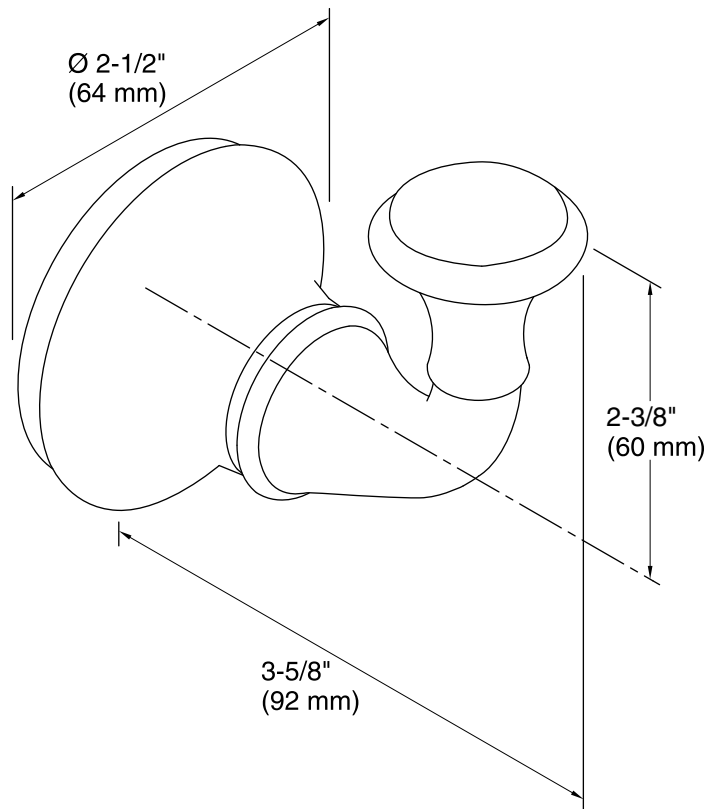

Technical Information

All product dimensions are nominal.

Notes

Install this product according to the installation guide.

CAUTION: Risk of personal injury. Do not install these products in any area where they are likely to be used inadvertently as a grab bar or support bar. These products are not designed or intended for use as a grab bar or support bar.