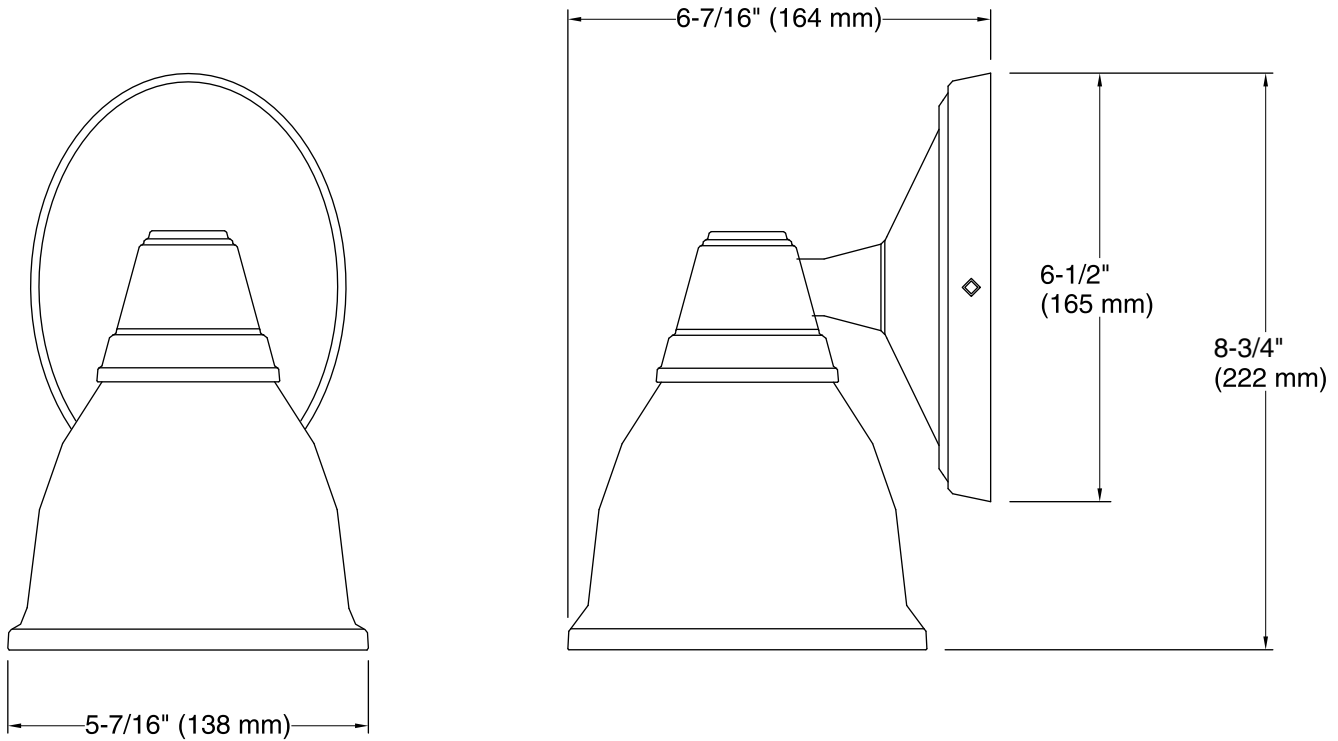

### Features

- KOHLER finishes resist corrosion and tarnish.
- Sconce can be positioned up or down, depending on room setting.
- CUL- and UL-approved up to 100 watts.
- Coordinates with other products in the Forté collection.
- 5-7/16" (138 mm) x 6-7/16" (164 mm) x 8-3/4" (222 mm)

## Technical Information

All product dimensions are nominal.