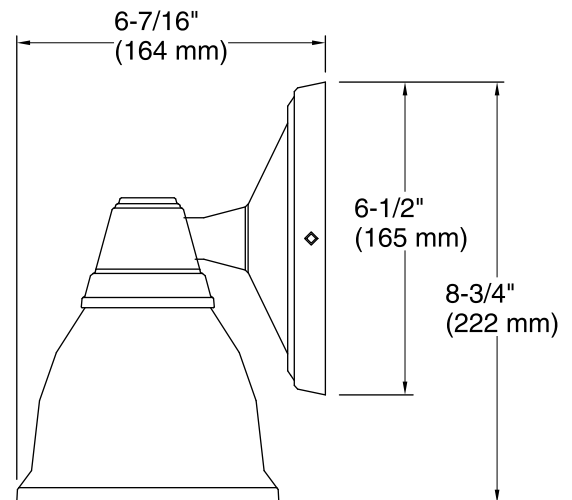

Technical Information

All product dimensions are nominal.

Notes

Install this product according to the installation guide.