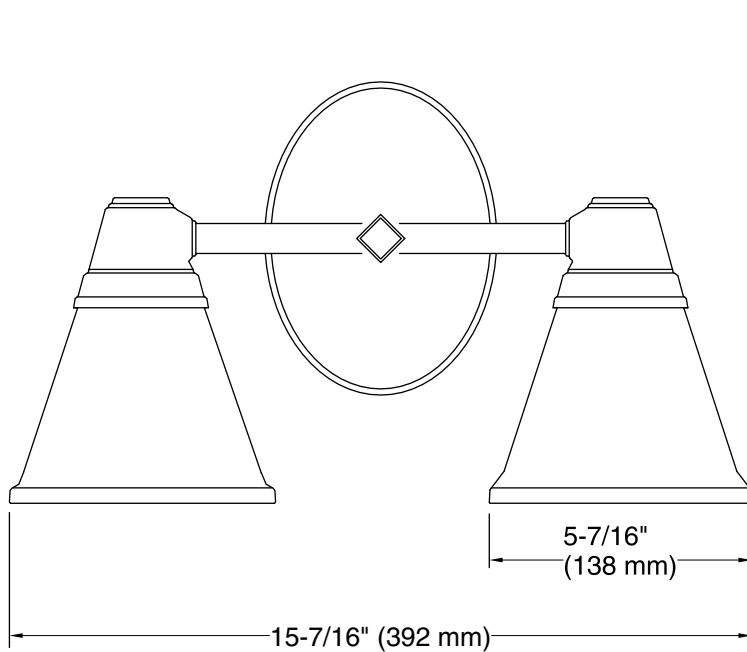

Technical Information

All product dimensions are nominal.

Notes

Install this product according to the installation guide.