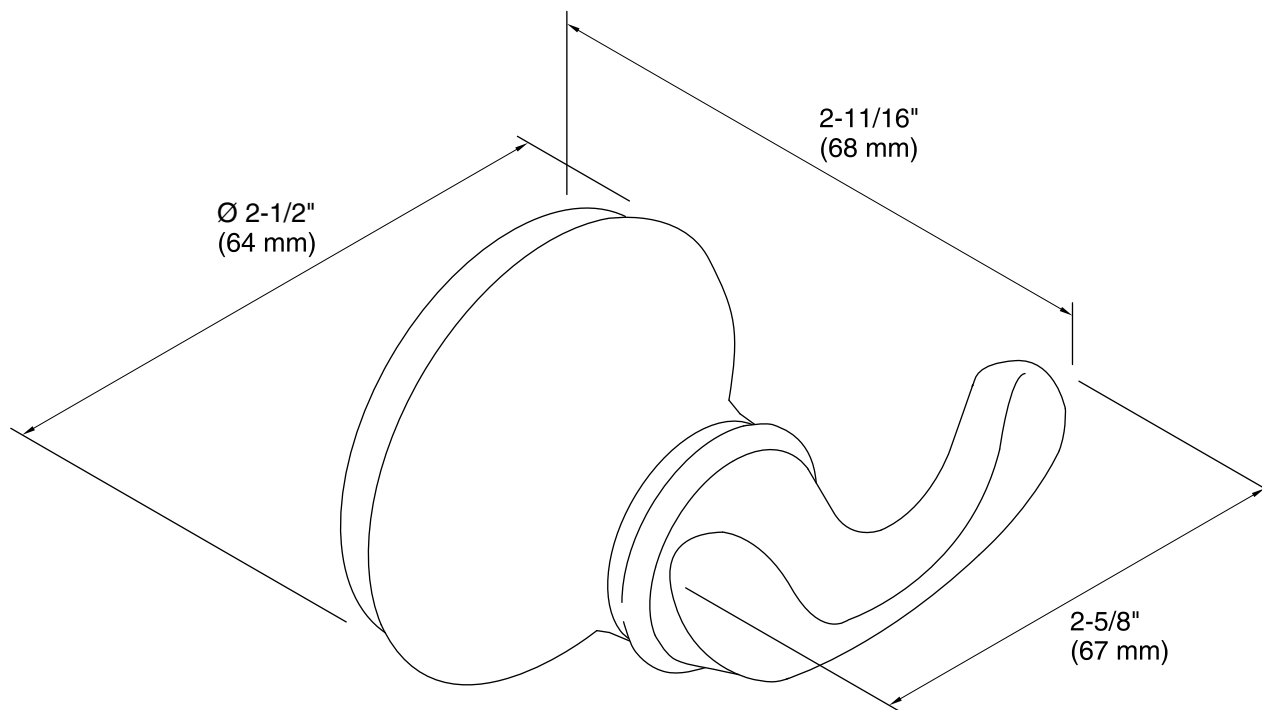

Technical Information

All product dimensions are nominal.

Notes

Install this product according to the installation guide.

CAUTION: Risk of personal injury. Do not install these products in any area where they are likely to be used inadvertently as a grab bar or support bar. These products are not designed or intended for use as a grab bar or support bar.