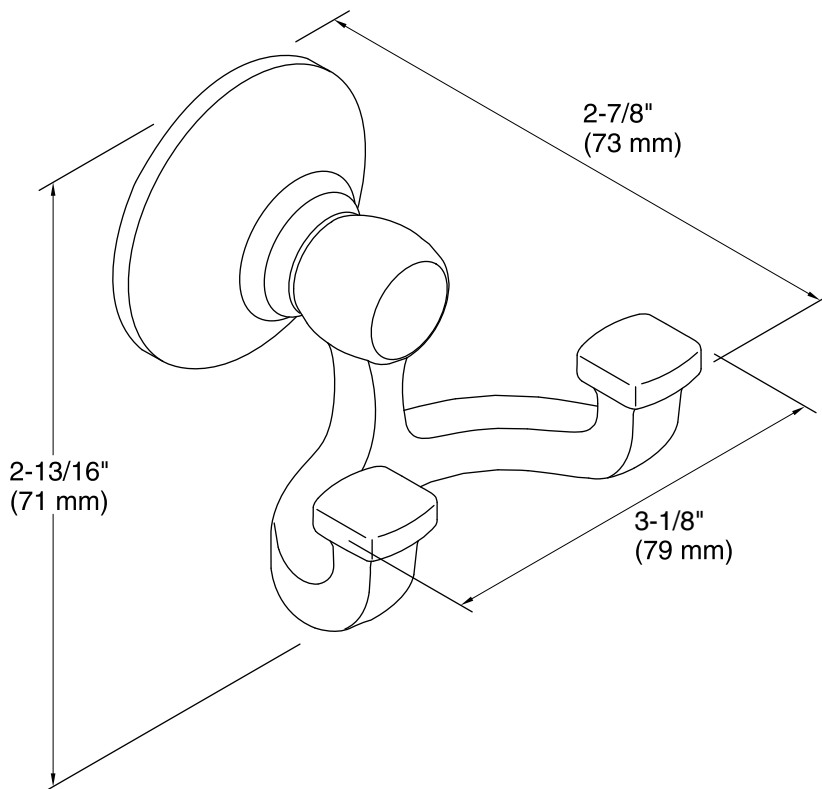

Technical Information

All product dimensions are nominal.

Notes

Install this product according to the installation guide.

CAUTION: Risk of personal injury. Do not install these products in any area where they are likely to be used inadvertently as a grab bar or support bar. These products are not designed or intended for use as a grab bar or support bar.