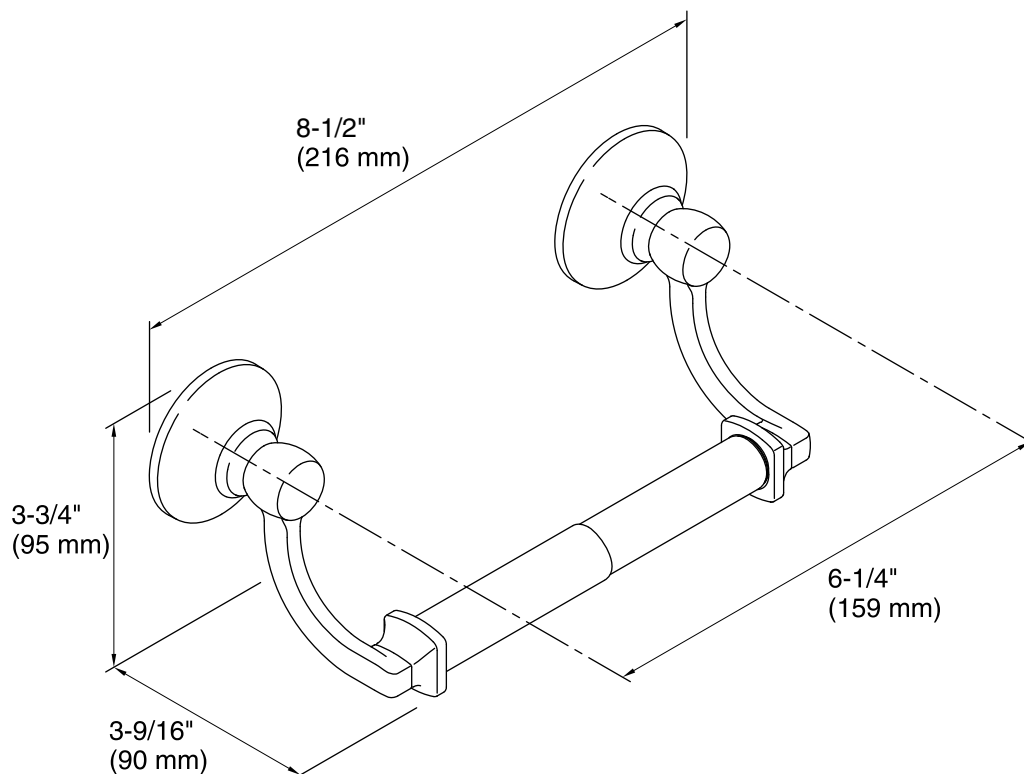

Technical Information

All product dimensions are nominal.

Notes

Install this product according to the installation guide.

CAUTION: Risk of personal injury. Do not install these products in any area where they are likely to be used inadvertently as a grab bar or support bar. These products are not designed or intended for use as a grab bar or support bar.