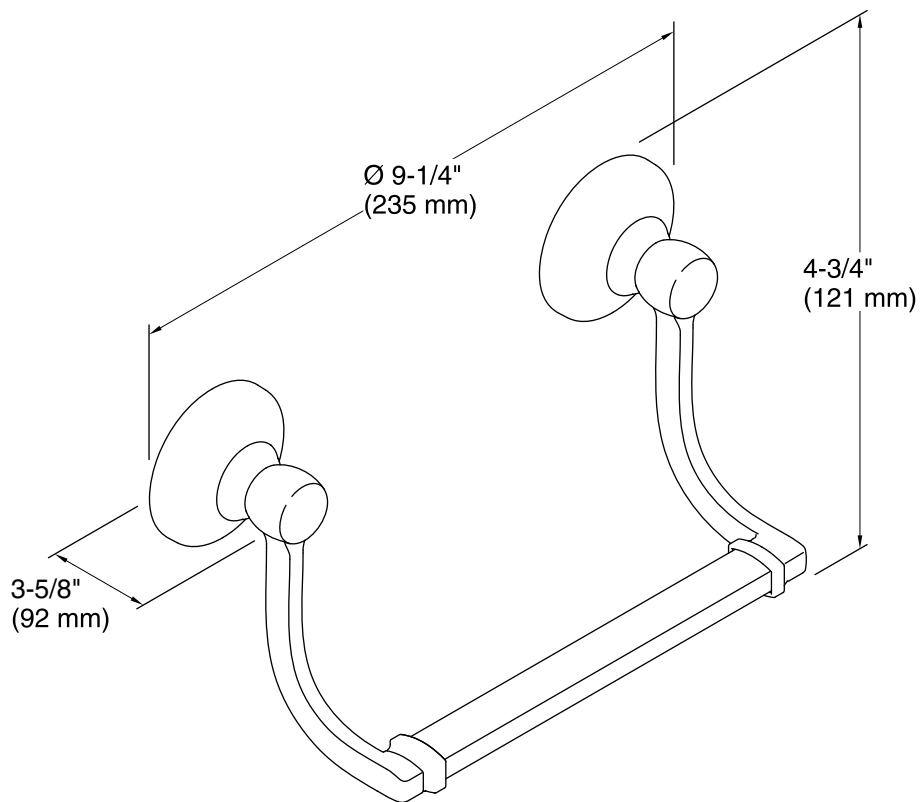

Technical Information

All product dimensions are nominal.

Notes

Install this product according to the installation guide.

CAUTION: Risk of personal injury. Do not install these products in any area where they are likely to be used inadvertently as a grab bar or support bar. These products are not designed or intended for use as a grab bar or support bar.