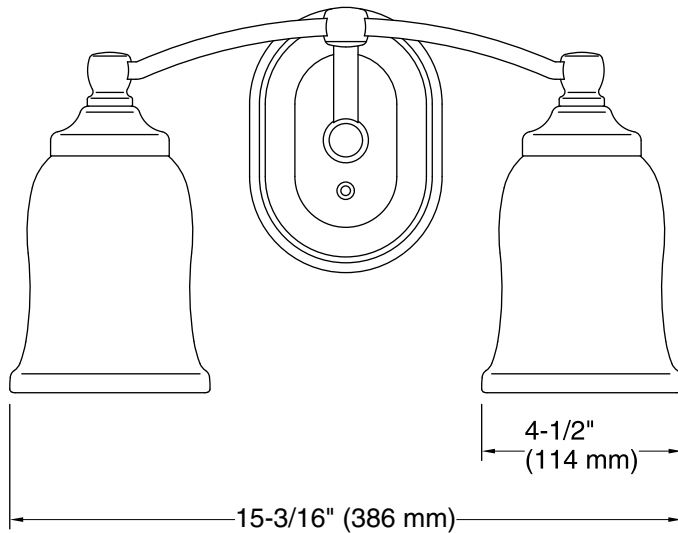

### Features

- KOHLER finishes resist corrosion and tarnish.
- Sconces can be positioned up or down, depending on room setting.
- CUL- and UL-approved up to 100 watts.
- Coordinates with other products in the Bancroft Collection.
- 6-3/4" (171 mm) x 15-3/16" (386 mm) x 8-11/16" (221 mm)

### Technical Information

All product dimensions are nominal.