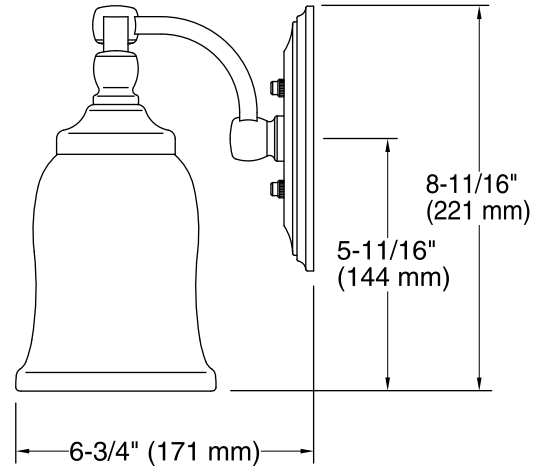

### Features

- KOHLER finishes resist corrosion and tarnish.
- Sconces can be positioned up or down, depending on room setting.
- CUL- and UL-approved up to 100 watts.
- Coordinates with other products in the Bancroft Collection.
- 6-3/4" (171 mm) x 15-3/16" (386 mm) x 8-11/16" (221 mm)

### Technical Information

All product dimensions are nominal.