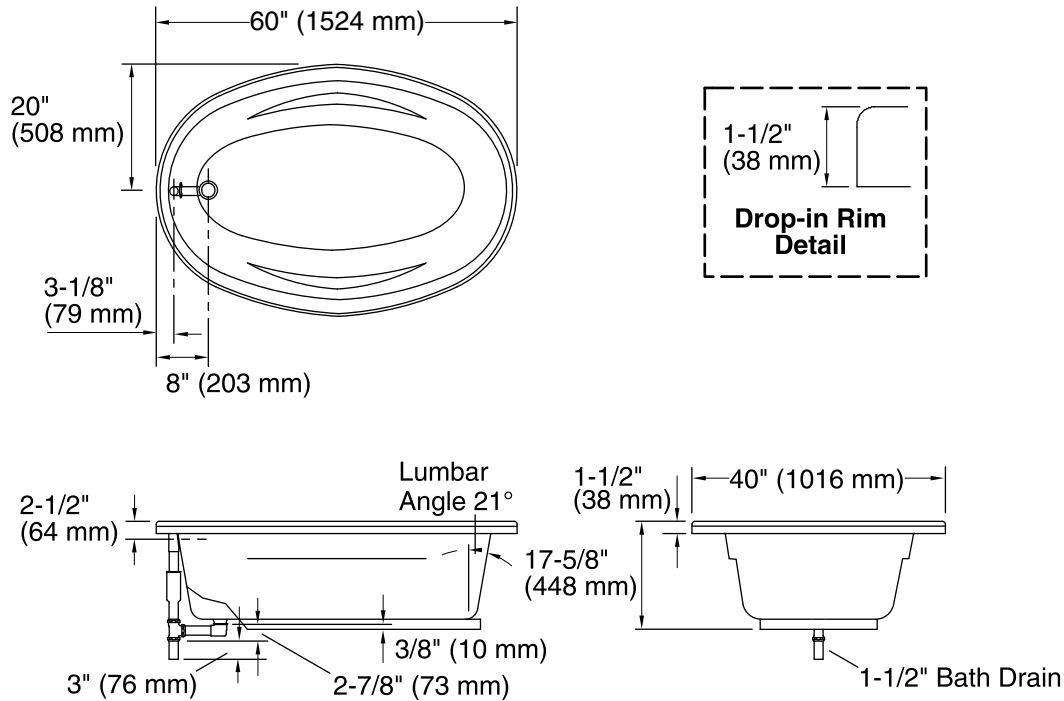

Features

- End drain.
- Integral lumbar support and armrests for comfort.
- 60" (1524 mm) x 40" (1016 mm) x 17-5/8" (448 mm)

Material

- Acrylic

Installation

- Drop-in

Recommended Accessories

- K-11677 Bath Drain
- K-24916 Wireless Music Kit
- K-1491 Bath/Whirlpool Pillow
- K-1601 Bath/Whirlpool Footstop
- K-7213 27" Cable Bath Drain
- K-7214 27" Cable Bath Drain
- K-7259 Clearflo Bath Drain

Color	Code	Description
-------	------	-------------

	0	White
	96	Biscuit
	47	Almond

No change in measurements if connected with drain illustrated. (K-11677)

Technical Information

All product dimensions are nominal.

Installation:	Drop-in
Drain location:	End
Basin area, bottom:	46" x 19" (1168 mm x 483 mm)
Basin area, top:	55" x 29" (1397 mm x 737 mm)
Weight:	46 lbs (20.9 kg)
Minimum floor load:	31 lbs/ft ² (151.4 kg/m ²)
Water depth:	14" (356 mm)
Water capacity:	54 gal (204.4 L)
Template:	Drop-in, 114859-7, required, included
Minimum flat for door:	0" (0 mm)

Notes

Measure your actual product for rough-in details.

Install this product according to the installation instructions.

The hot water supply should be 70% of the capacity of the bath or greater. Installations will vary.