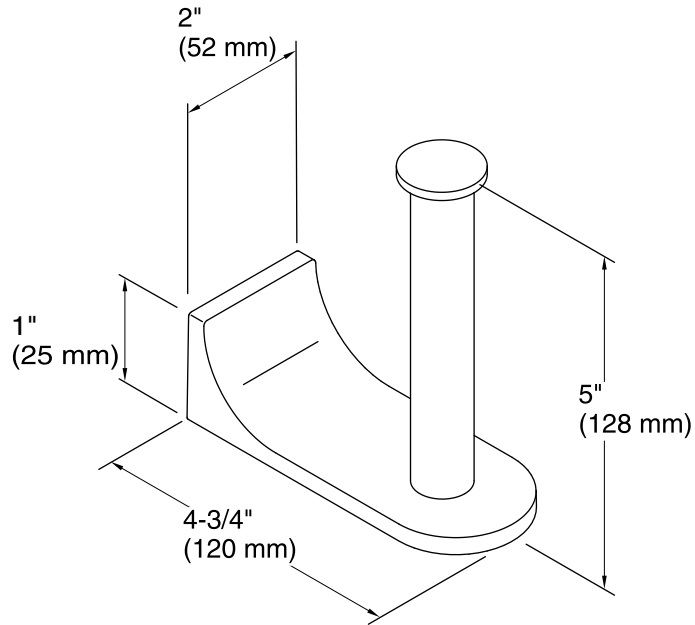

Features

- Vertical holder makes changing toilet tissue quick and simple.
- KOHLER finishes resist corrosion and tarnish.
- Coordinates with Loure faucets and accessories.

Material

- Premium metal construction for durability.

Color	Code	Description
	CP	Polished Chrome
	SN	Vibrant® Polished Nickel
	BN	Vibrant® Brushed Nickel

Technical Information

All product dimensions are nominal.

Notes

Install this product according to the installation guide.