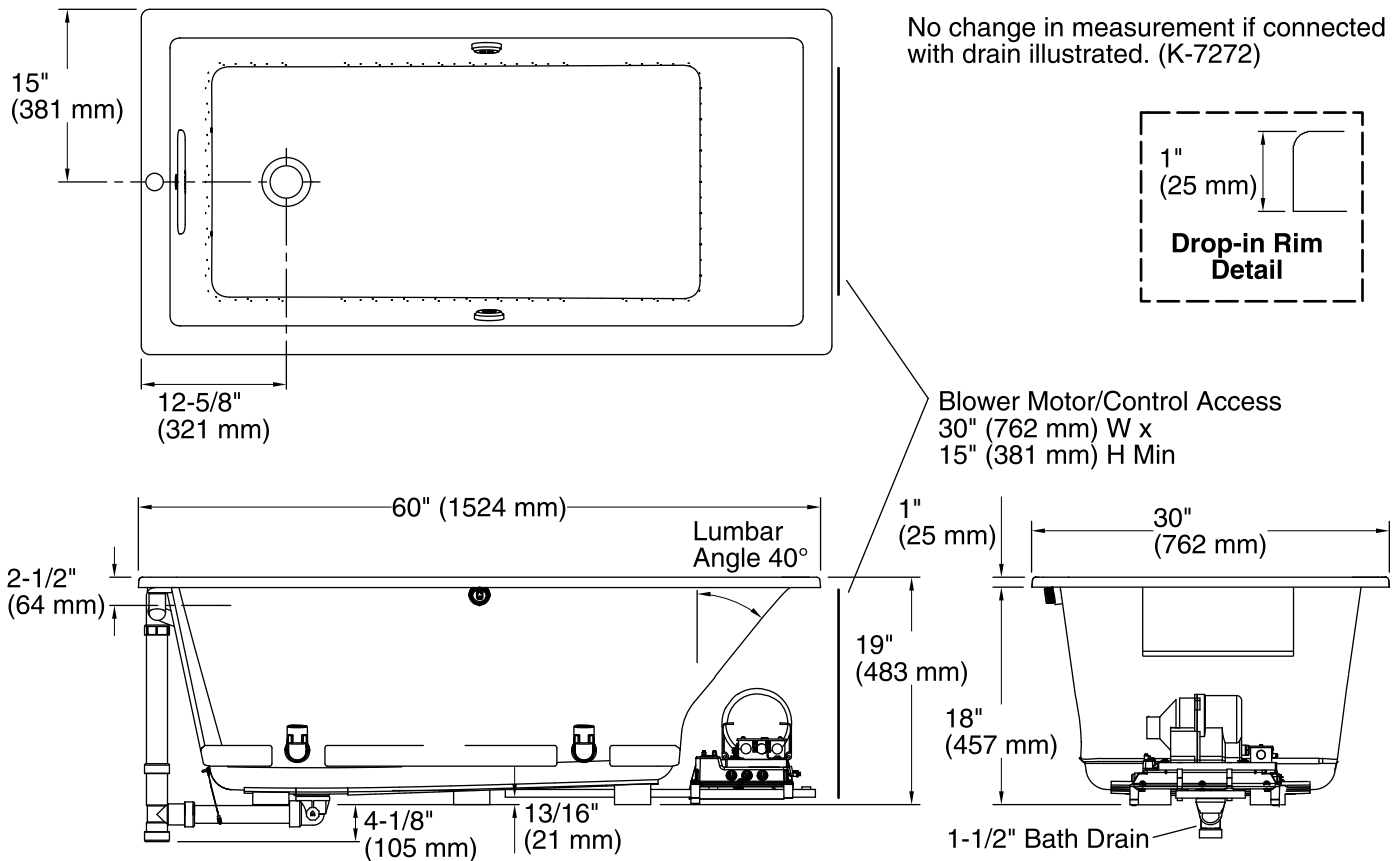

No change in measurement if connected with drain illustrated. (K-7272)

Required Electrical Service

One dedicated circuit required, protected with Class A Ground-Fault Circuit-Interrupter (GFCI) or Residual Current Device (RCD).

Blower, Heated Surface: 240 V, 15 A, 50/60 Hz

Technical Information

All product dimensions are nominal.

Installation: Drop-in, Under-mount
Drain location: End
Basin area, bottom: 42-3/8" x 20" (1076 mm x 508 mm)
Basin area, top: 54-3/8" x 24-5/16" (1381 mm x 618 mm)
Weight: 102 lbs (46.3 kg)
Minimum floor load: 50 lbs/ft² (244.1 kg/m²)
Water depth: 15-1/16" (383 mm)
Water capacity: 59.8 gal (226.4 L)
Cutout: Drop-in, 59-1/2" x 28-1/2" (1511 mm x 724 mm)
Electrical component rating: Blower: 240 V, 5 A, 50/60 Hz, 300 W
Heated Surface: 240 V, 0.5 A, 50/60 Hz, 65 W

Notes

Measure your actual product for rough-in details.

Install this product according to the installation instructions.

The hot water supply should be 70% of the capacity of the bath or greater. Installations will vary.

If relocating the blower motor, do not relocate or alter the PVC tee or coiled flexible tubing connected to the blower. Follow the blower relocation instructions exactly. Provide access for servicing the blower.

ADA compliant when installed to the specific requirements of these regulations.