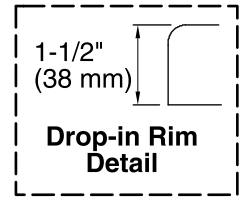

Features

- End drain.
- Integral lumbar support and armrests for comfort.
- Textured bottom surface.
- Coordinates with other products in the Devonshire® collection.
- 60" (1524 mm) x 32" (813 mm) x 20" (508 mm)

| Color | Code | Description |
|--|------|-------------|
|  | 0 | White |
|  | 96 | Biscuit |
|  | 47 | Almond |
|  | NY | Dune |
|  | G9 | Sandbar |

No change in measurements if connected with drain illustrated. (K-7161-AF)

Technical Information

All product dimensions are nominal.

| | |
|------------------------|---|
| Installation: | Drop-in |
| Drain location: | End |
| Basin area, bottom: | 42" x 20" (1067 mm x 508 mm) |
| Basin area, top: | 51" x 24" (1295 mm x 610 mm) |
| Weight: | 70 lbs (31.8 kg) |
| Minimum floor load: | 41 lbs/ft ² (200.2 kg/m ²) |
| Water depth: | 14" (356 mm) |
| Water capacity: | 60 gal (227.1 L) |
| Cutout: | Drop-in, 58" x 30" (1473 mm x 762 mm) |
| Minimum flat for door: | 2-1/2" (64 mm) |