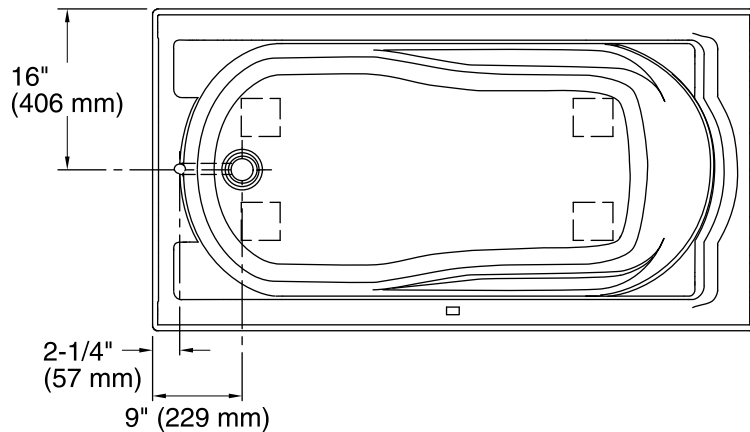

Features

- End drain.
- Integral lumbar support and armrests for comfort.
- Textured bottom surface.
- Coordinates with other products in the Devonshire® collection.
- 60" (1524 mm) x 32" (813 mm) x 20" (508 mm)

| Color | Code | Description |
|--|------|-------------|
|  | 0 | White |
|  | 96 | Biscuit |
|  | 47 | Almond |
|  | NY | Dune |
|  | G9 | Sandbar |

No change in measurements if connected with drain illustrated. (K-7161-AF)

Technical Information

All product dimensions are nominal.

| | |
|------------------------|---|
| Installation: | Drop-in |
| Drain location: | End |
| Basin area, bottom: | 42" x 20" (1067 mm x 508 mm) |
| Basin area, top: | 51" x 24" (1295 mm x 610 mm) |
| Weight: | 70 lbs (31.8 kg) |
| Minimum floor load: | 41 lbs/ft ² (200.2 kg/m ²) |
| Water depth: | 14" (356 mm) |
| Water capacity: | 60 gal (227.1 L) |
| Cutout: | Drop-in, 58" x 30" (1473 mm x 762 mm) |
| Minimum flat for door: | 2-1/2" (64 mm) |