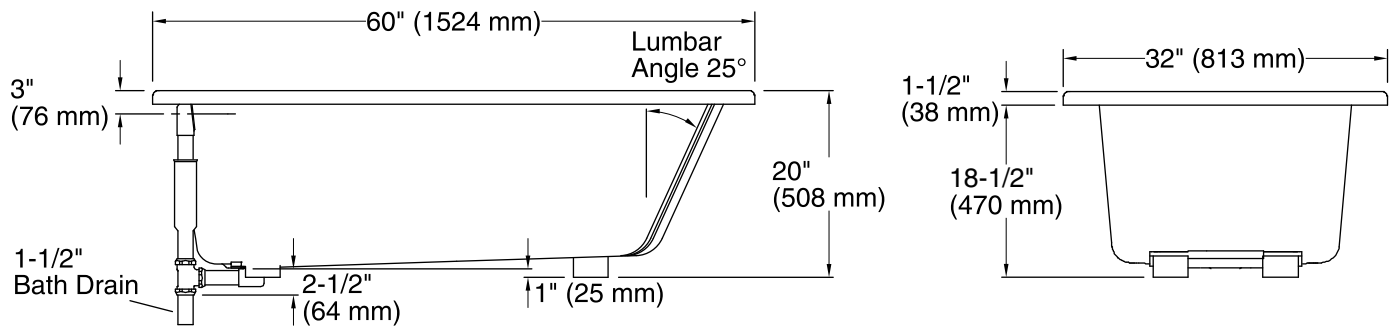

Features

- End drain.
- Integral lumbar support and armrests for comfort.
- Textured bottom surface.
- Coordinates with other products in the Devonshire® collection.
- 60" (1524 mm) x 32" (813 mm) x 20" (508 mm)

| Color | Code | Description |
|--|------|-------------|
|  | 0 | White |
|  | 96 | Biscuit |
|  | 47 | Almond |
|  | NY | Dune |
|  | G9 | Sandbar |

No change in measurements if connected with drain illustrated. (K-7161-AF)

Technical Information

All product dimensions are nominal.

| | |
|------------------------|---|
| Installation: | Drop-in |
| Drain location: | End |
| Basin area, bottom: | 42" x 20" (1067 mm x 508 mm) |
| Basin area, top: | 51" x 24" (1295 mm x 610 mm) |
| Weight: | 70 lbs (31.8 kg) |
| Minimum floor load: | 41 lbs/ft ² (200.2 kg/m ²) |
| Water depth: | 14" (356 mm) |
| Water capacity: | 60 gal (227.1 L) |
| Cutout: | Drop-in, 58" x 30" (1473 mm x 762 mm) |
| Minimum flat for door: | 2-1/2" (64 mm) |

Notes

Measure your actual product for rough-in details.

Install this product according to the installation instructions.

The hot water supply should be 70% of the capacity of the bath or greater. Installations will vary.