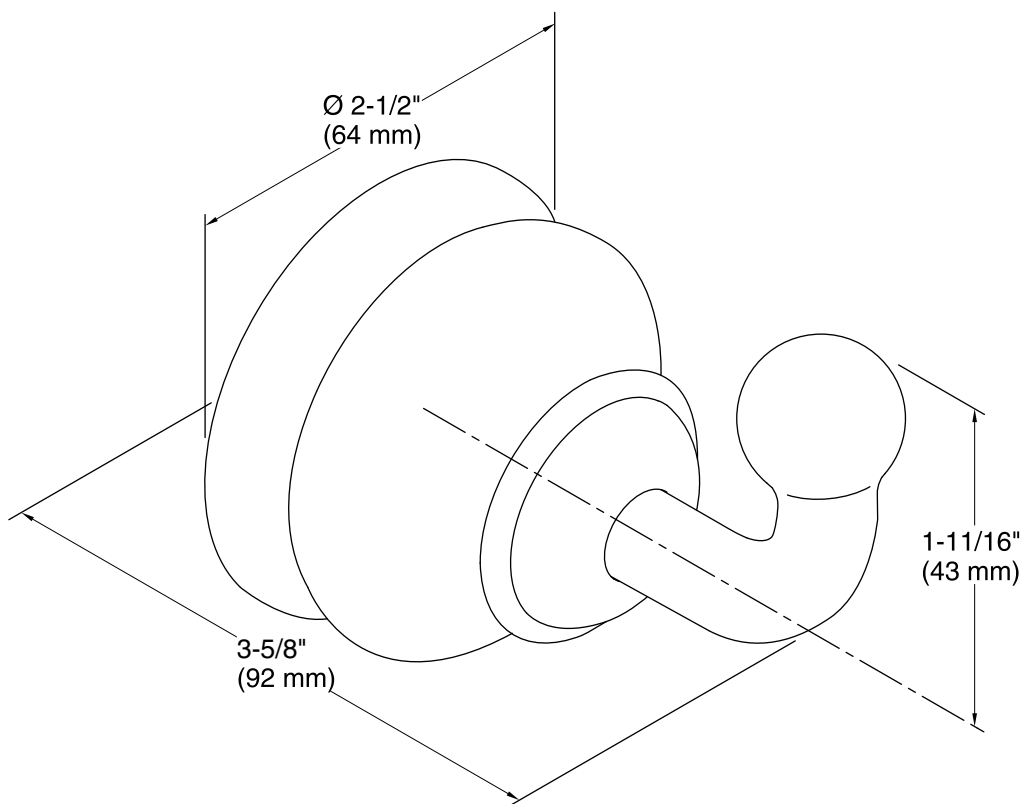

Technical Information

All product dimensions are nominal.

Notes

Install this product according to the installation guide.