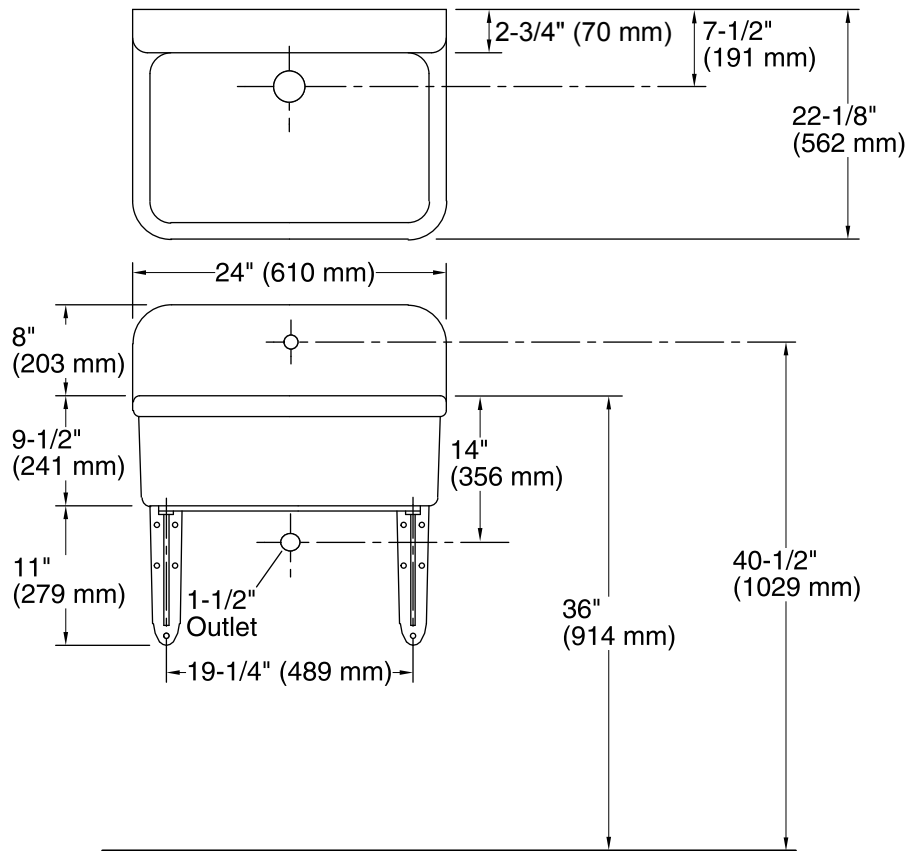

Features

- Vitreous china.
- Wall-mount.
- Rectangular basin.
- Single basin.
- Single faucet hole.
- 24" (610 mm) x 22-1/8" (562 mm) x 8-5/8" (219 mm)
- Requires K-1814-P and service part 63002 for wall-mount installation (sold separately).

Technical Information

All product dimensions are nominal.

Bowl configuration:	Single
Installation:	Wall-mount
Bowl area (Only)	Length: 22" (559 mm) Width: 18" (457 mm) Water depth: 8-5/8" (219 mm)
Number of deck holes:	1
Faucet hole(s):	1-3/8" (35 mm)
Drain hole:	2-1/4" (57 mm)