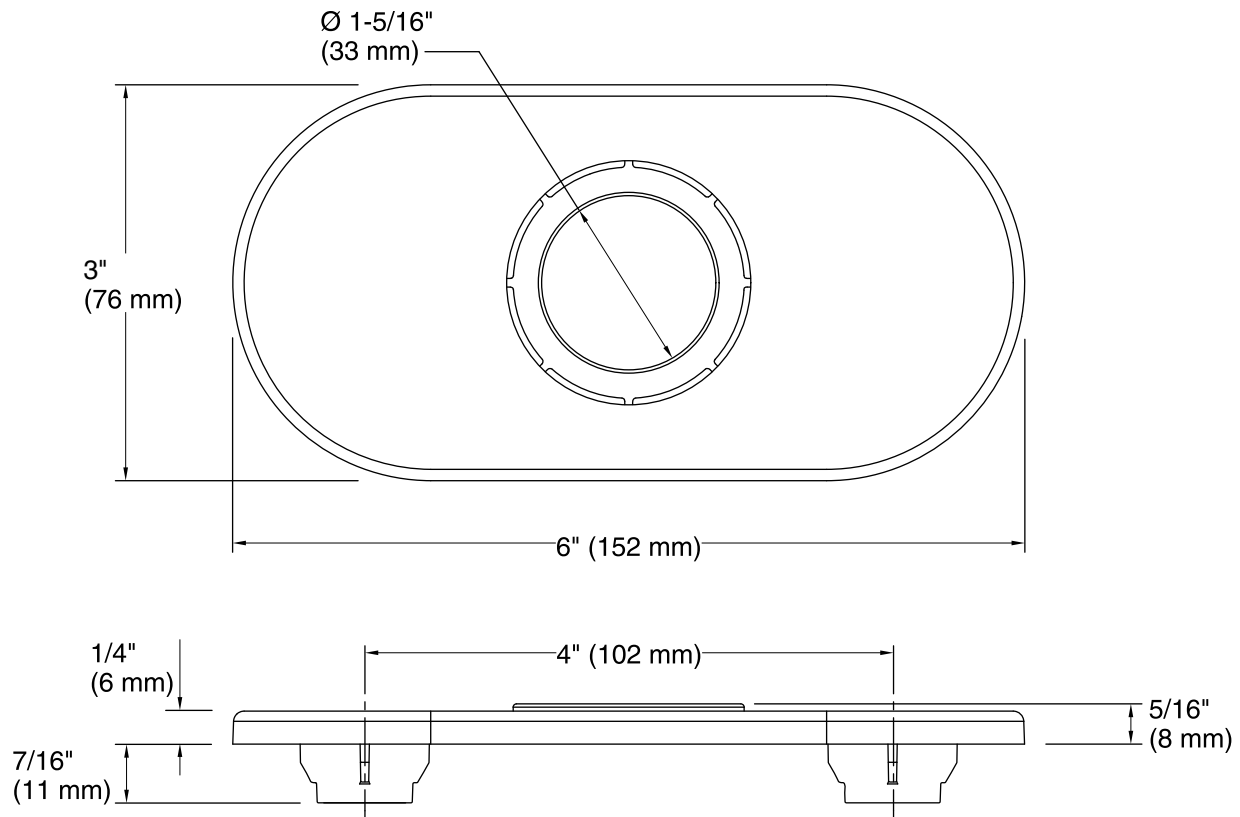

Features

- KOHLER finishes resist corrosion and tarnish.
- Conceals extra faucet holes with 4-inch centers.
- For use with Insight™ deck-mount faucets.
- 6" (152 mm) x 3" (76 mm) x 5/16" (8 mm)

Material

Color	Code	Description
	CP	Polished Chrome
	VS	Vibrant® Stainless

Technical Information

All product dimensions are nominal.

Notes

Install this product according to the installation guide.