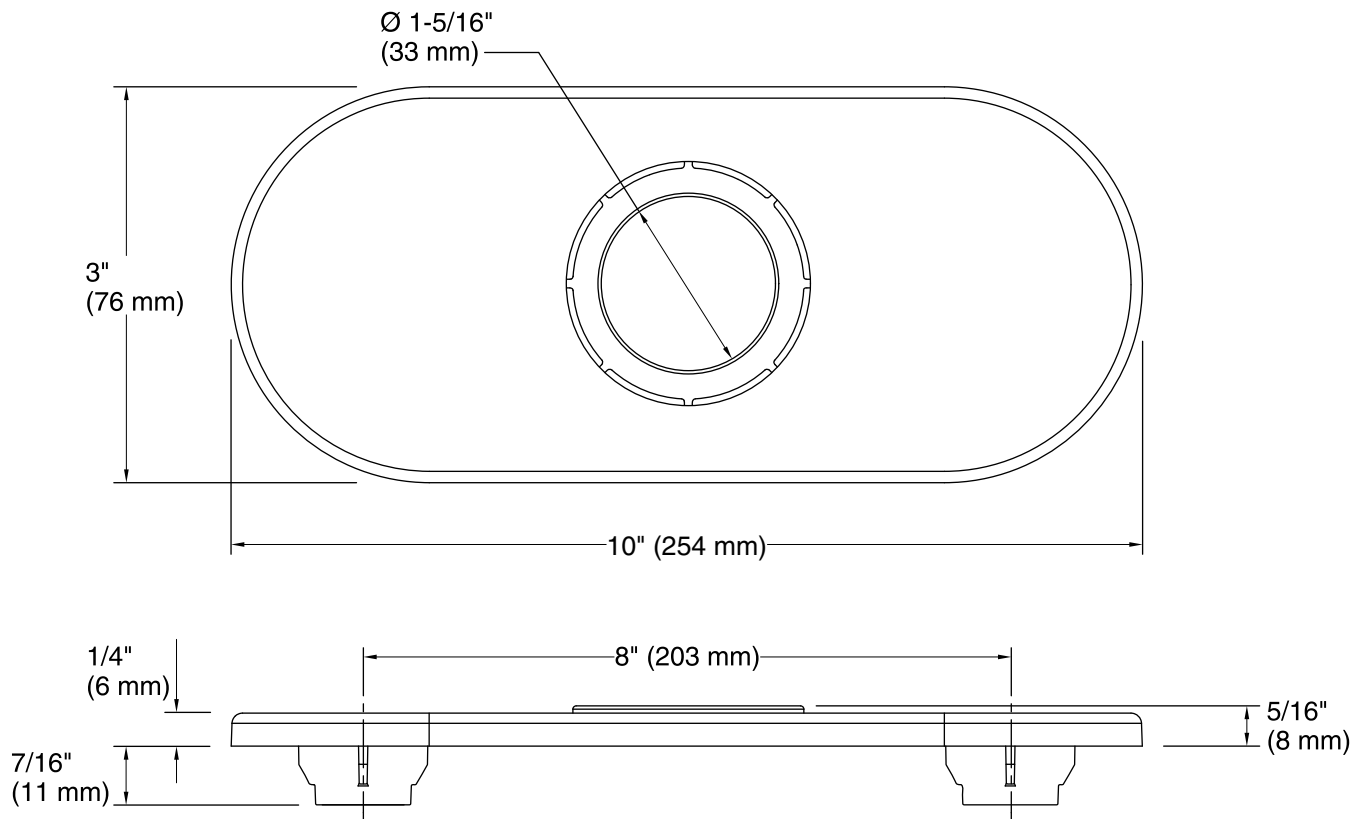

## Features

- KOHLER finishes resist corrosion and tarnish.
- Conceals extra faucet holes with 8-inch centers.
- For use with Insight™ deck-mount faucets.
- 10" (254 mm) x 3" (76 mm) x 5/16" (8 mm)

### Technical Information

All product dimensions are nominal.